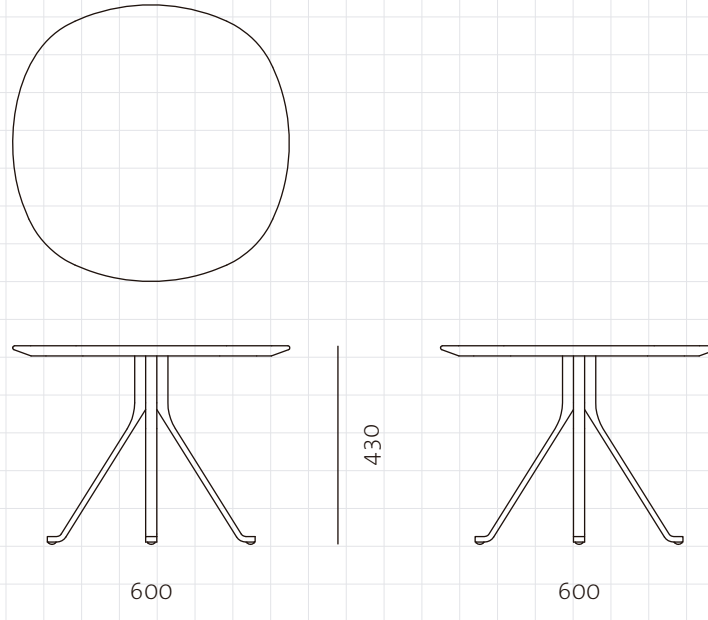

Blink Side Table - Wood Top

CODE
DIMENSIONS

BL-T110-600-WD
W600 x D600 x H430mm

NET WEIGHT
ENVIRONMENT
MATERIALS

6 kg
Indoor
Veneer laminate top, Powder coated steel frame
*Please refer to website or contact your local representative for complete material swatches.

SHIPPING

Package	Knock Down		
Package Qty	2 boxes		
Packaging	Measurement (mm)	Volume (cbm)	Gross Weight (kg)
FCL	W680 x D680 x H110	0.05	5.0
	W410 x D410 x H485	0.08	5.0
LCL/AIR	W700 x D700 x H205	0.10	11.0
	W430 x D430 x H580	0.11	8.0