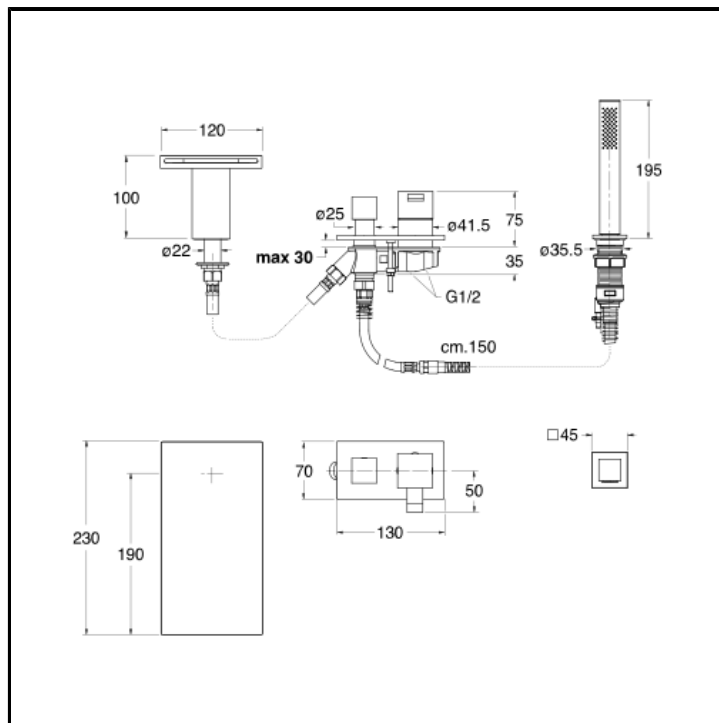

4 hole deck mounted bath mixer with diverter, spout, pull-out anti-lime hand shower, FOLLOW ME and metal plate - Free flow

## INSTALLATION

- Tub edge