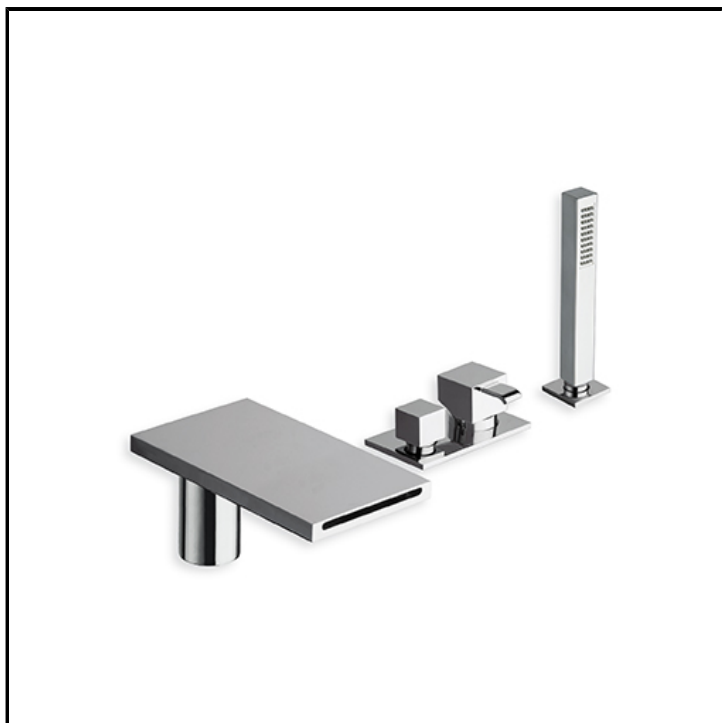

4 hole deck mounted bath mixer with diverter, spout, pull-out anti-lime hand shower, FOLLOW ME and metal plate - Free flow

## FINITURE

 Chrome