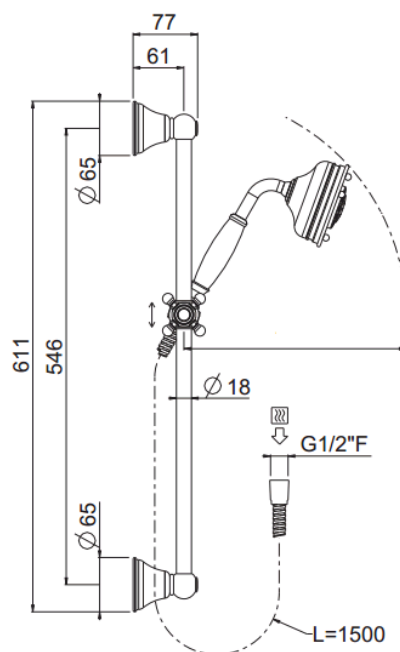

Colonial H60

Colonial H60 Colonial hand shower
84220/70-CR

TECHNICAL INFORMATION

Sliding rail kit composed of: full brass traditional sliding rail $\varnothing 18$ mm h 60 cm. Colonial one jet non-liming inspectable shower in brass. Brass double spiral flexible hose, 150 cm. CHROME

FEATURES

Rain jet

Non-liming

PICTURE

SPARE PARTS

TECHNICAL DRAWING

FINISHINGS