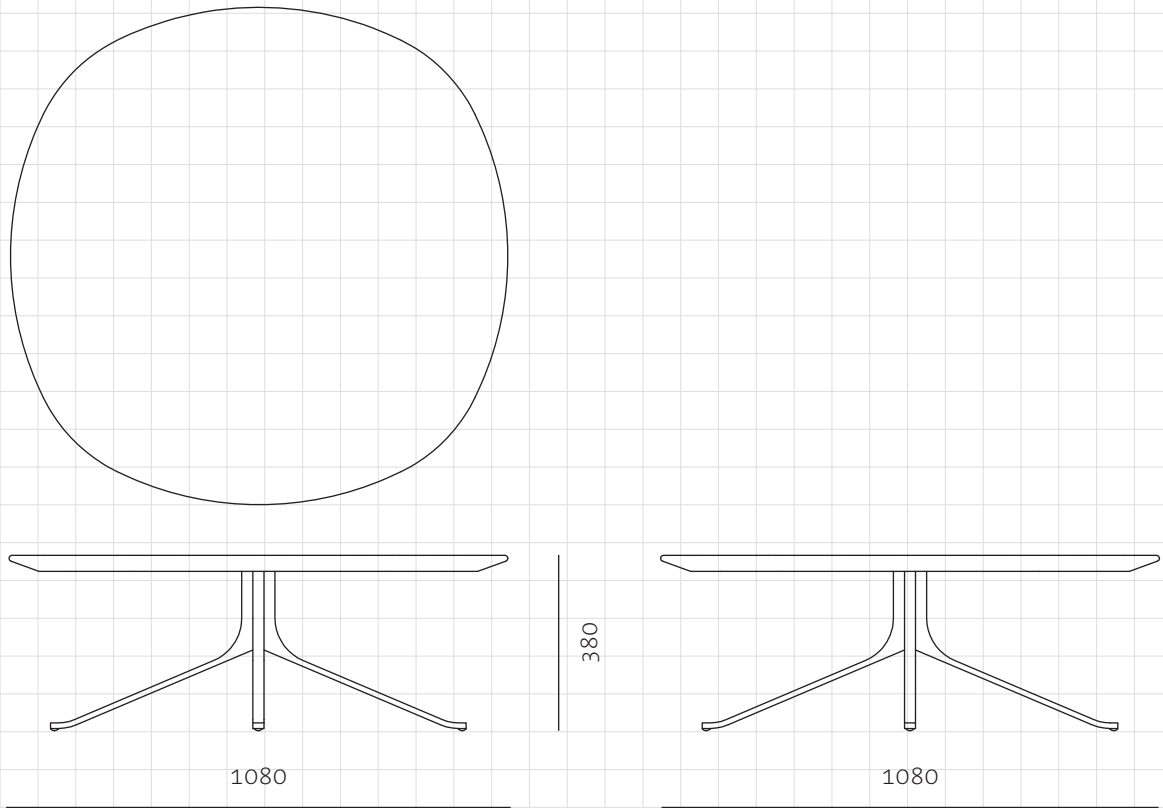

Blink Coffee Table - Wood Top

CODE
DIMENSIONS

BL-T210-WD
 W1080 x D1080 x H380mm

NET WEIGHT
ENVIRONMENT
MATERIALS

Indoor
 Veneer laminate top, Powder coated steel frame
 *Please refer to website or contact your local representative for complete material swatches.

SHIPPING

Package	Knock Down		
Package Qty	2 boxes		
Packaging	Measurement (mm)	Volume (cbm)	Gross Weight (kg)
Carton	W1160 x D1160 x H120	0.16	23.0
	W680 x D680 x H390	0.18	8.3
Crate	W1200 x D1200 x H230	0.33	0.0
	W720 x D720 x H500	0.26	0.0
Wood	W1200 x D1200 x H230	0.33	0.0
	W720 x D720 x H500	0.26	0.0