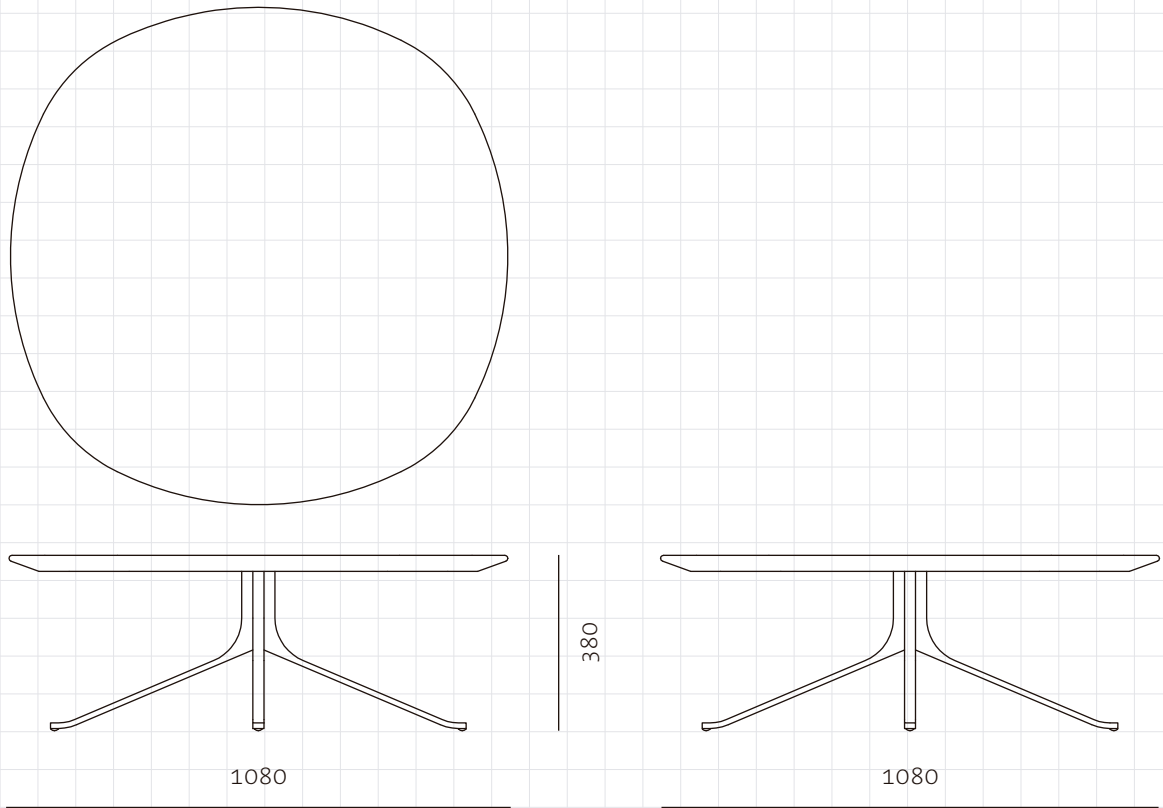

Blink Coffee Table - Wood Top

CODE BL-T210-1080-WD
DIMENSIONS W1080 x D1080 x H380mm

NET WEIGHT 27.3 kg
ENVIRONMENT Indoor

MATERIALS Veneer laminate top, Powder coated steel frame
*Please refer to website or contact your local representative for complete material swatches.

SHIPPING	Package	Knock Down		
	Package Qty	2 boxes		
	Packaging	Measurement (mm)	Volume (cbm)	Gross Weight (kg)
	FCL	W1160 x D1160 x H120	0.16	23.0
		W730 x D730 x H430	0.23	13.0
LCL/AIR	W1180 x D1180 x H215	0.30	39.0	
	W750 x D750 x H525	0.30	19.0	