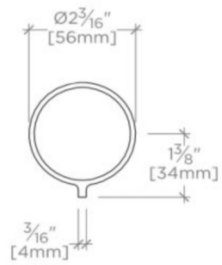

BOND

BVC14D

Bond Union Series Volume Control with Enamel Guilloche Lines
Knob Handle

TECHNICAL DETAILS

ADA Compliance: Yes
Control Valve Rough-in Depth Minimum: 2 1/2"
Fittings Hole Diameter: 1 3/8"
Handle Turn Angle: Quarter Turn
Integrated Diverter: N
Number of Holes: One Hole
Primary Material: Brass

INSPIRATION

Modern bath designs infused with rare soul and artistry. Explore a range of statement-making elements: fittings, washstands, mirrors and more.

PRODUCT FEATURES

Knob Handle

Used to control water flow to a single waterway outlet such as a showerhead, handshower, or tub spout

Features Guilloche Lines combined with Enamel Knob Handle

Stocked in Nickel and Brass

Requires rough valve, sold separately: GUV18/ GUV19 or GUV16 /GUV17

BOND

BVC14D

Bond Union Series Volume Control with Enamel Guilloche Lines
Knob Handle

TOP VIEW SCALE: 3"=1'-0"

FRONT VIEW SCALE: 3"=1'-0"

SIDE VIEW SCALE: 3"=1'-0"