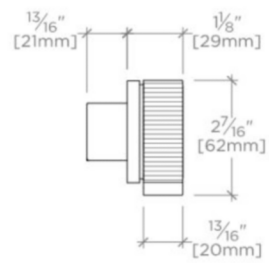

BOND

BVC14D

Bond Union Series Volume Control with Enamel Guilloche Lines
Knob Handle

TECHNICAL DETAILS

ADA Compliance: Yes
Control Valve Rough-in Depth Minimum: 2 1/2"
Fittings Hole Diameter: 1 3/8"
Handle Turn Angle: Quarter Turn
Integrated Diverter: N
Number of Holes: One Hole
Primary Material: Brass

Features Guilloche Lines combined with Enamel Knob Handle

Stocked in Nickel and Brass

Requires rough valve, sold separately: GUV18/ GUV19 or GUV16 /GUV17

BOND

BVC14D

Bond Union Series Volume Control with Enamel Guilloche Lines
Knob Handle

TOP VIEW SCALE: 3"=1'-0"

FRONT VIEW SCALE: 3"=1'-0"

SIDE VIEW SCALE: 3"=1'-0"