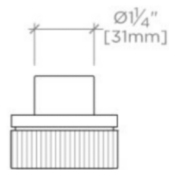

Features Guilloche Lines combined with Enamel Knob Handle

Stocked in Nickel and Brass

Requires rough valve, sold separately: GUV18/ GUV19 or GUV16 /GUV17

BOND

BVC14D

Bond Union Series Volume Control with Enamel Guilloche Lines
Knob Handle

TOP VIEW SCALE: 3"=1'-0"

FRONT VIEW SCALE: 3"=1'-0"

SIDE VIEW SCALE: 3"=1'-0"