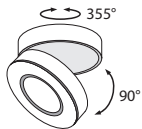

# Instruction

**MAYTONI**  
DECORATIVE LIGHTING

C022CL-L7W4K

• 50 mm •

OFF

ON