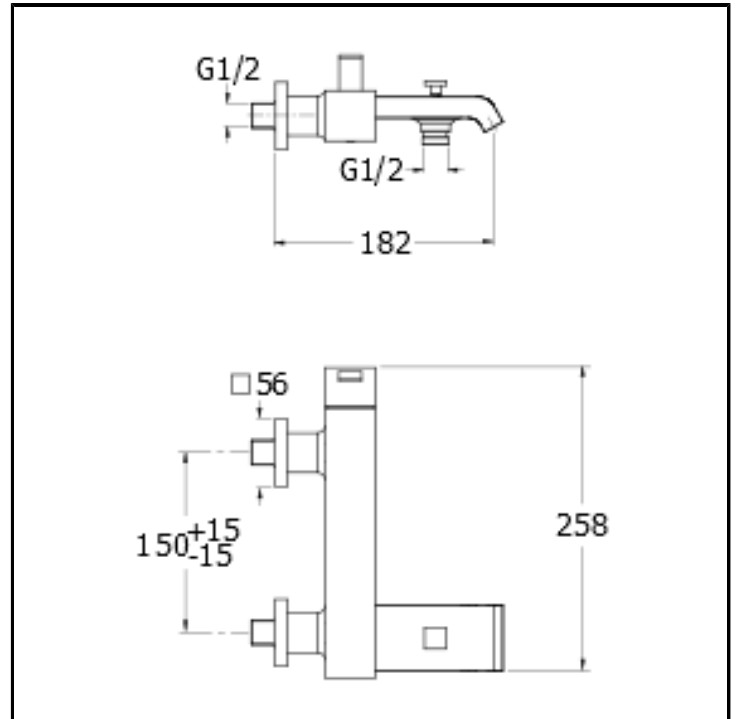

CRIQM107

External bath mixer - Free flow

FINITURE

- White matt
- Chrome
- Black matt

CHARACTERISTICS

-

COMMAND

- Monocontrol