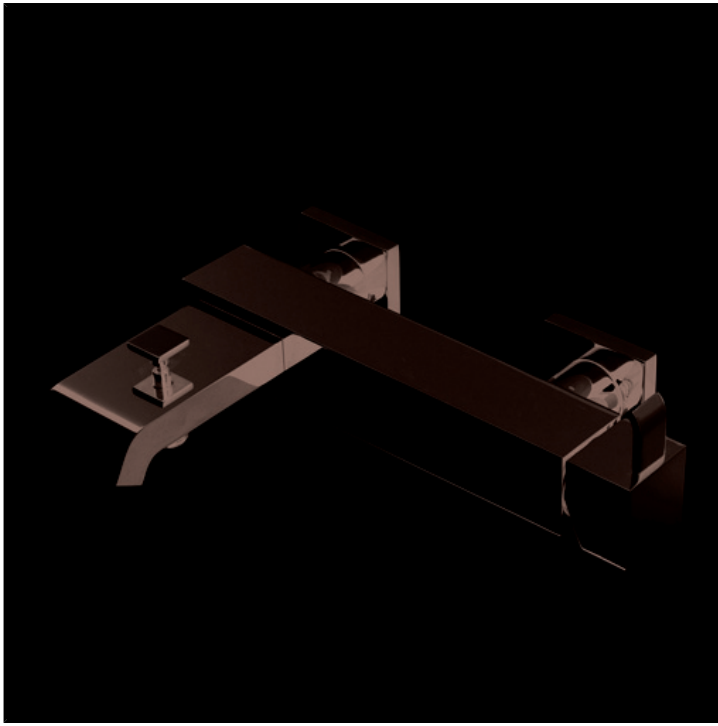

CRIQM107

External bath mixer - Free flow

FINITURE

- White matt
- Chrome
- Black matt

CHARACTERISTICS

-

COMMAND

- Monocontrol

INSTALLATION

- Wall

TPOLOGY

-

ENVIRONMENT

- Bathroom