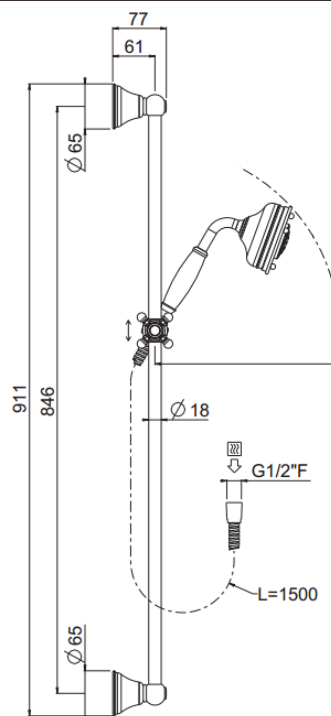

Colonial H90

Colonial H90 Antica hand shower
83000/71-CR

TECHNICAL INFORMATION

Sliding rail kit composed of: full brass traditional sliding rail $\varnothing 18$ mm h 90 cm. Old America one jet inspectable shower in brass. Brass double spiral flexible hose, 150 cm. CHROME

FEATURES

Rain jet

Non-liming

PICTURE

SPARE PARTS

TECHNICAL DRAWING

FINISHINGS