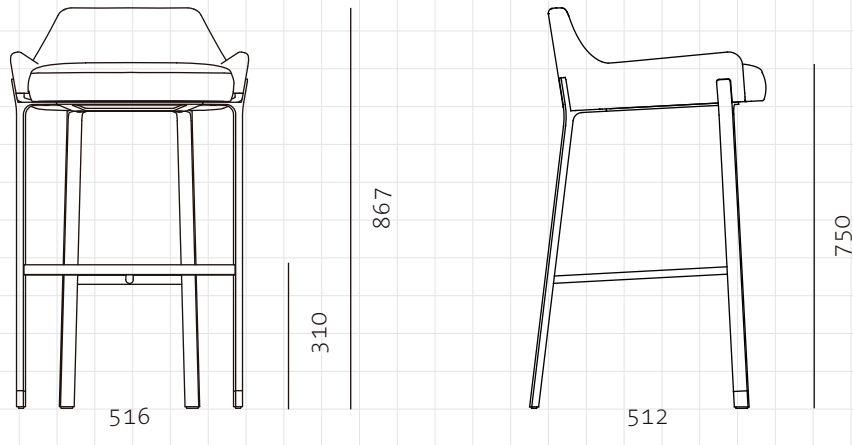

Blink Bar Stool SH750

CODE
DIMENSIONS

BL-S610-750
W516 x D512 x H867mm
Seating height: 750mm

NET WEIGHT
ENVIRONMENT
MATERIALS

9.5 kg
Indoor
Powder coated steel frame, Brass plated stainless steel, Upholstery
*Please refer to website or contact your local representative for complete material swatches.

SHIPPING

Package	Assembled		
Package Qty	1 pcs/box		
Packaging	Measurement (mm)	Volume (cbm)	Gross Weight (kg)
FCL	W581 x D577 x H952	0.32	16.0
LCL/AIR	W601 x D597 x H1047	0.38	20.0