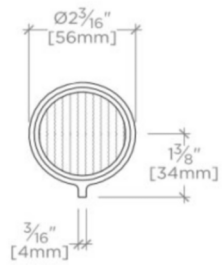

### TECHNICAL DETAILS

ADA Compliance: Yes  
Control Valve Rough-in Depth Minimum: 2 1/2"  
Fittings Hole Diameter: 1 3/8"  
Handle Turn Angle: Quarter Turn  
Integrated Diverter: N  
Number of Holes: One Hole  
Primary Material: Brass

### PRODUCT FEATURES

Knob Handle

Used to control water flow to a single waterway outlet such as a showerhead, handshower, or tub spout

Features Guilloche Link Pattern Knob Handle

Stocked in Nickel and Brass

## BOND

BVC15C

Bond Union Series Volume Control with Guilloche Link Knob Handle

TOP VIEW SCALE: 3"=1'-0"

FRONT VIEW SCALE: 3"=1'-0"

SIDE VIEW SCALE: 3"=1'-0"