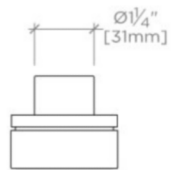

### TECHNICAL DETAILS

ADA Compliance: Yes  
Control Valve Rough-in Depth Minimum: 2 1/2"  
Fittings Hole Diameter: 1 3/8"  
Handle Turn Angle: Quarter Turn  
Integrated Diverter: N  
Number of Holes: One Hole  
Primary Material: Brass

### PRODUCT FEATURES

Knob Handle

Used to control water flow to a single waterway outlet such as a showerhead, handshower, or tub spout

Features Guilloche Link Pattern Knob Handle

Stocked in Nickel and Brass

## BOND

BVC15C

Bond Union Series Volume Control with Guilloche Link Knob Handle

TOP VIEW SCALE: 3"=1'-0"

FRONT VIEW SCALE: 3"=1'-0"

SIDE VIEW SCALE: 3"=1'-0"