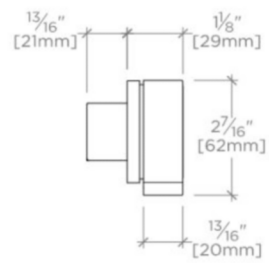

### TECHNICAL DETAILS

ADA Compliance: Yes  
Control Valve Rough-in Depth Minimum: 2 1/2"  
Fittings Hole Diameter: 1 3/8"  
Handle Turn Angle: Quarter Turn  
Integrated Diverter: N  
Number of Holes: One Hole  
Primary Material: Brass

## BOND

BVC15C

Bond Union Series Volume Control with Guilloche Link Knob Handle

TOP VIEW SCALE: 3"=1'-0"

FRONT VIEW SCALE: 3"=1'-0"

SIDE VIEW SCALE: 3"=1'-0"