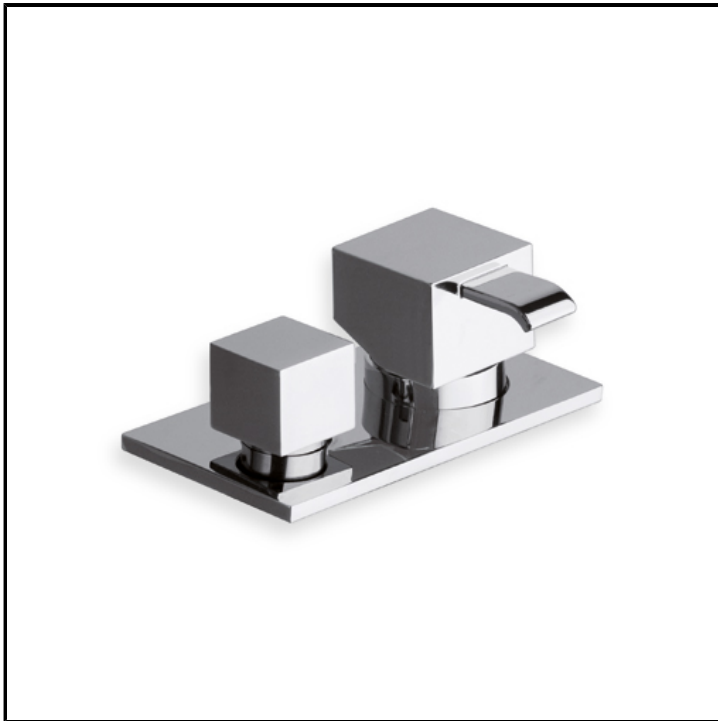

CRIQM129

Deck mounted bath mixer with 2 outlet diverter and metal plate

FINITURE

- White matt
- Chrome
- Black matt

CHARACTERISTICS

-

COMMAND

- Monocontrol

INSTALLATION

- Tub edge

TPOLOGY

-

ENVIRONMENT

- Bathroom