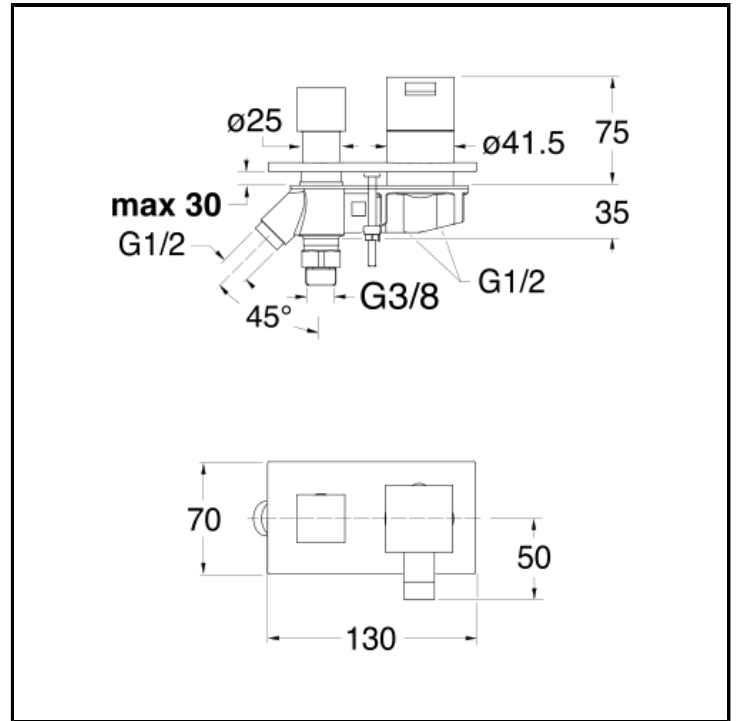

CRIQM129

Deck mounted bath mixer with 2 outlet diverter and metal plate

FINITURE

- White matt
- Chrome
- Black matt

CHARACTERISTICS

-

COMMAND

- Monocontrol

INSTALLATION

- Tub edge

TPOLOGY

-

ENVIRONMENT

- Bathroom