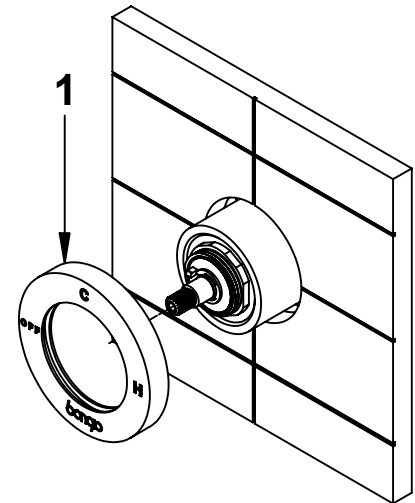

- A) Insert the diverter observing the MIN/MAX quotes.
- B) Insert the wall flange (1).
- C) Insert the handle (2) and tighten the small screw (3) using the enclosed key.

**A**

COD - 69524

**B**

COD - 69524