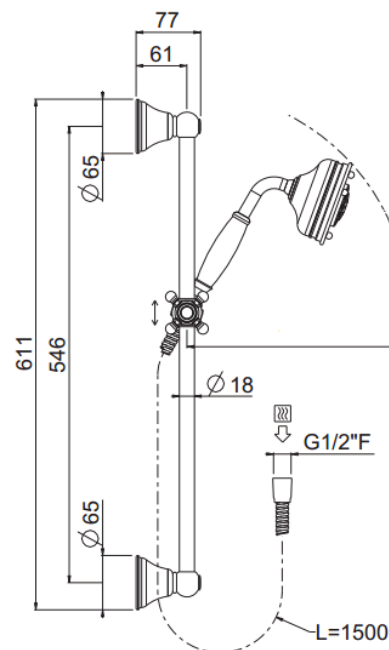

Colonial H60

Colonial H60 Colonial 5 hand shower
84500/70-CR

TECHNICAL INFORMATION

Sliding rail kit composed of: full brass traditional sliding rail $\varnothing 18$ mm h 60 cm. Colonial 5-jets non-liming inspectable shower in brass. Brass double spiral flexible hose, 150 cm. CHROME

PICTURE

TECHNICAL DRAWING

SPARE PARTS

FINISHINGS