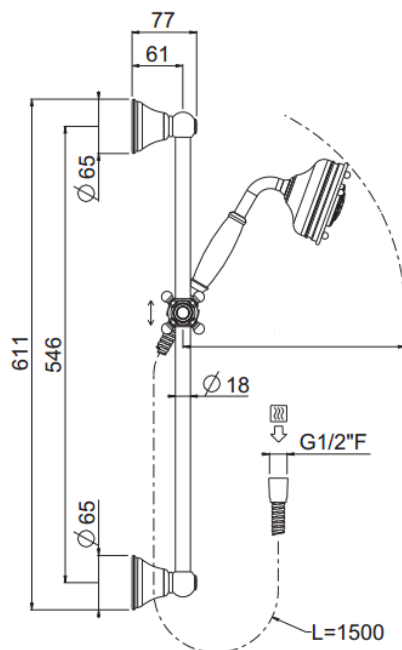

Colonial H60

Colonial H60 Colonial 5 hand shower
84500/70-CR

TECHNICAL INFORMATION

Sliding rail kit composed of: full brass traditional sliding rail $\varnothing 18$ mm h 60 cm. Colonial 5-jets non-liming inspectable shower in brass. Brass double spiral flexible hose, 150 cm. CHROME

PICTURE

TECHNICAL DRAWING

SPARE PARTS

FINISHINGS