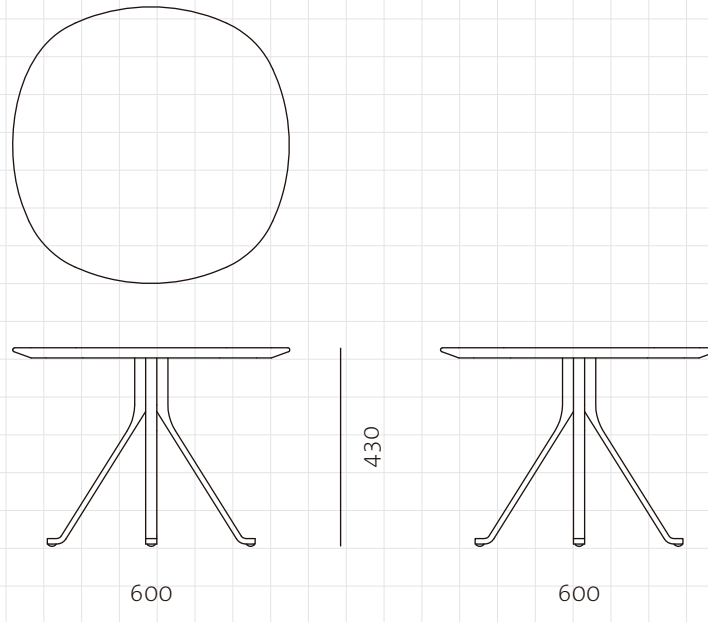

**Blink Side Table - Stone Top**

**CODE** BL-T110-600-ST  
**DIMENSIONS** W600 x D600 x H430mm

**NET WEIGHT** 14.5 kg  
**ENVIRONMENT** Indoor

**MATERIALS** Stone top, Powder coated steel frame  
\*Please refer to website or contact your local representative for complete material swatches.

<b>SHIPPING</b>	<b>Package</b>	Knock Down		
	<b>Package Qty</b>	2 boxes		
<b>FCL</b>	<b>Packaging</b>	<b>Measurement (mm)</b>	<b>Volume (cbm)</b>	<b>Gross Weight (kg)</b>
			W710 x D710 x H215	0.11
		W410 x D410 x H485	0.08	5.0
<b>LCL/AIR</b>		W710 x D710 x H215	0.11	21.0
		W430 x D430 x H580	0.11	8.0