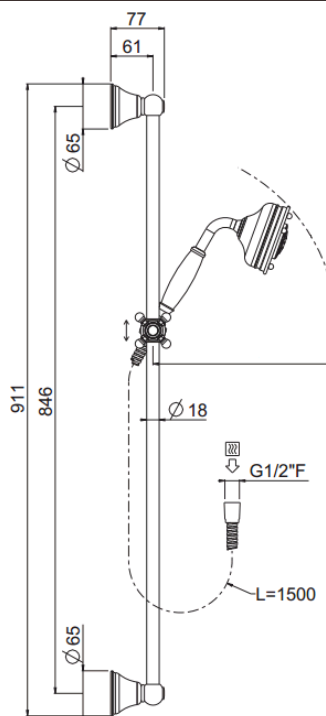

Colonial H90

Colonial H90 Colonial 5 hand shower
84500/71-CR

TECHNICAL INFORMATION

Sliding rail kit composed of: full brass traditional sliding rail $\varnothing 18$ mm h 90 cm. Colonial 5-jets non-liming inspectable shower in brass. Brass double spiral flexible hose, 150 cm. CHROME

PICTURE

SPARE PARTS

TECHNICAL DRAWING

FINISHINGS