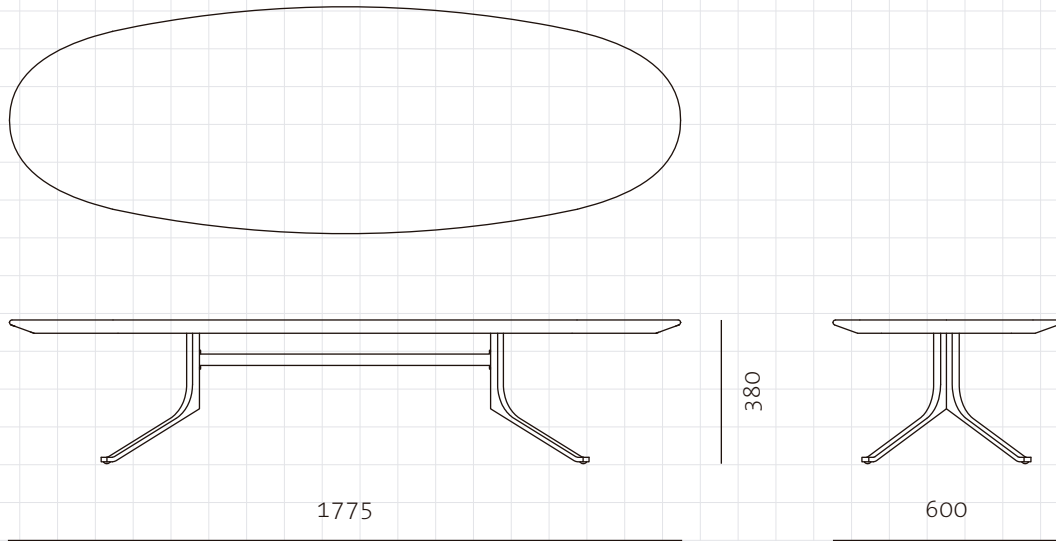

Blink Oval Coffee Table - Stone Top

CODE
DIMENSIONS

BL-T220-ST
W1775 x D600 x H380mm

NET WEIGHT
ENVIRONMENT
MATERIALS

48.5 kg
Indoor
Stone top, Powder coated steel frame
*Please refer to website or contact your local representative for complete material swatches.

SHIPPING

Package	Knock Down		
Package Qty	2 boxes		
Packaging	Measurement (mm)	Volume (cbm)	Gross Weight (kg)
FCL	W1880 x D705 x H220	0.30	64.0
	W715 x D515 x H415	0.15	9.0
LCL/AIR	W1880 x D705 x H220	0.30	64.0
	W735 x D535 x H510	0.20	13.0