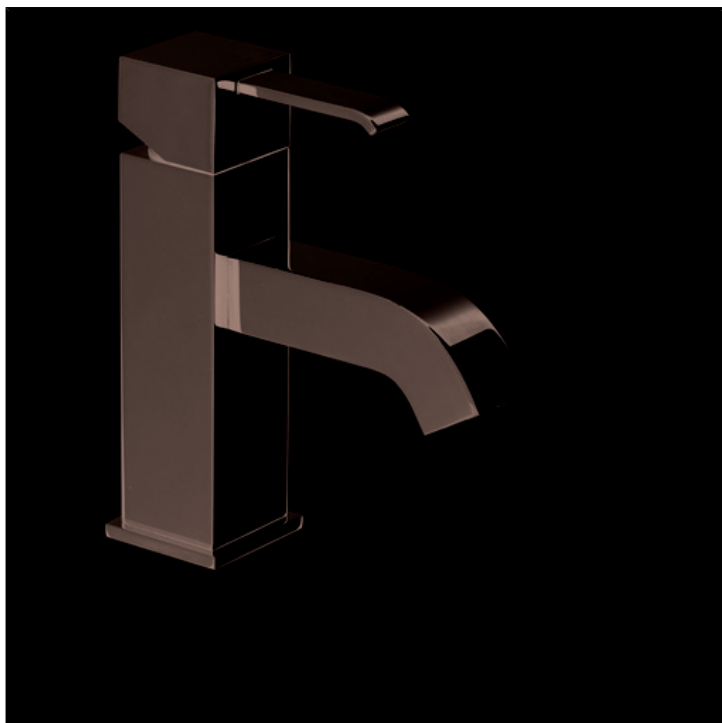

CRIQM223

Basin mixer LARGE with 1"1/4 Up&Down waste

FINITURE

- White matt
- Chrome
- Black matt

FEATURES (MODEL NAME SIDE)

- Large

FEATURES FROM TECHNOLOGIES

-
-

COMMAND

- Monocontrol

INSTALLATION

- Top

TPOLOGY

-

ENVIRONMENT

- Bathroom