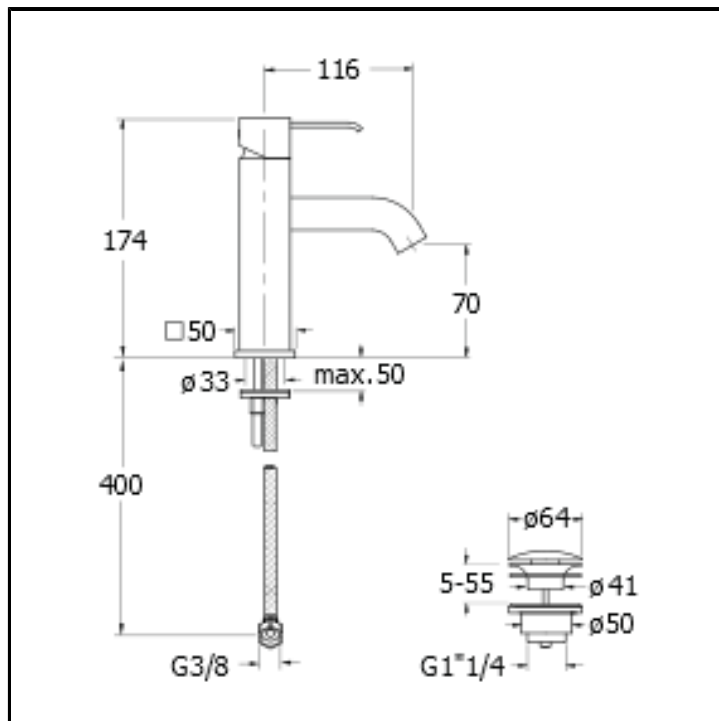

CRIQM223

Basin mixer LARGE with 1"1/4 Up&Down waste

FINITURE

- White matt
- Chrome
- Black matt

FEATURES (MODEL NAME SIDE)

- Large

FEATURES FROM TECHNOLOGIES

-
-