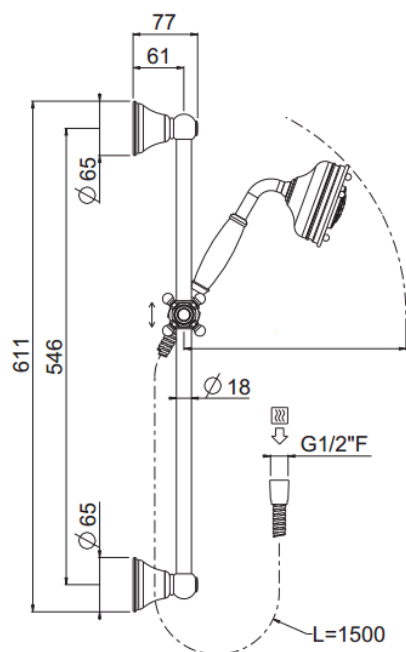

Colonial H60

Colonial H60 Antica hand shower
83000/70-CR

TECHNICAL INFORMATION

Sliding rail kit composed of: full brass traditional sliding rail $\varnothing 18$ mm h 60 cm. Old America one jet inspectable shower in brass. Brass double spiral flexible hose, 150 cm. CHROME

FEATURES

Rain jet

Non-liming

PICTURE

TECHNICAL DRAWING

SPARE PARTS

FINISHINGS