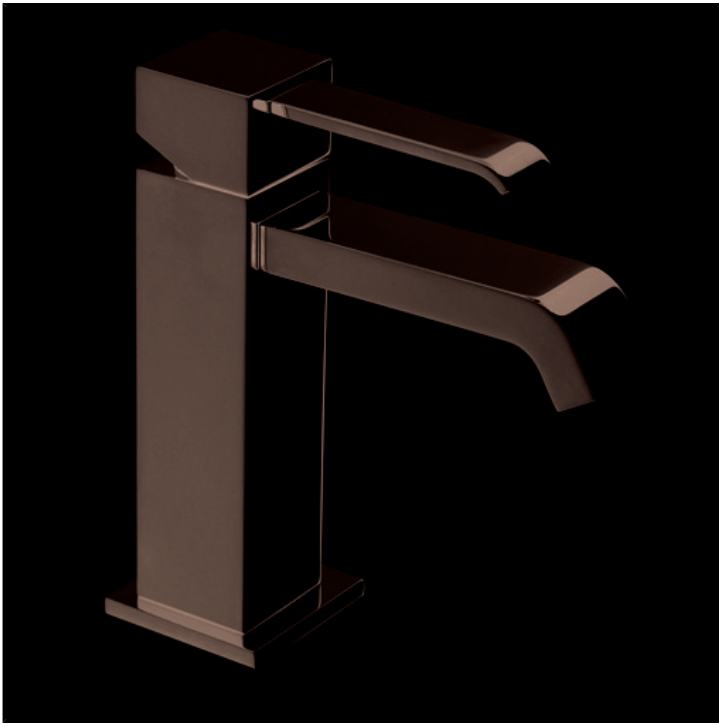

CRIQM221

Basin mixer REGULAR with 1"1/4 pop up waste

FINITURE

- White matt
- Chrome
- Black matt

FEATURES (MODEL NAME SIDE)

- Regular

FEATURES FROM TECHNOLOGIES

-

COMMAND

- Monocontrol

INSTALLATION

- Top

TPOLOGY

-

ENVIRONMENT

- Bathroom