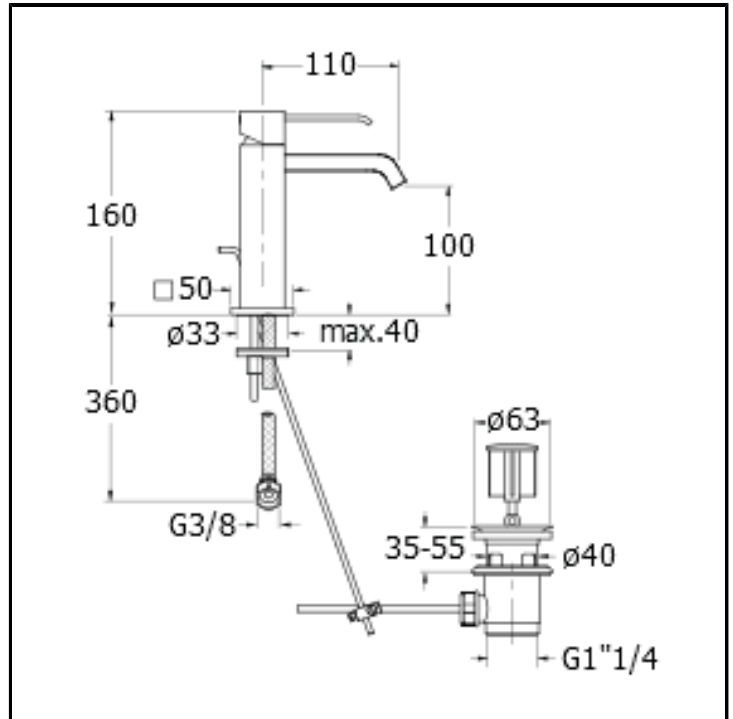

CRIQM221

Basin mixer REGULAR with 1"1/4 pop up waste

FINITURE

- White matt
- Chrome
- Black matt

FEATURES (MODEL NAME SIDE)

- Regular

FEATURES FROM TECHNOLOGIES

-