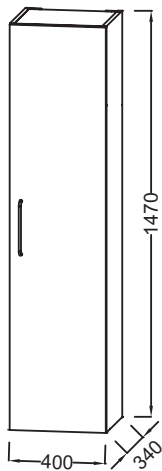

EB2570D-R6

Collection: ODÉON RIVE GAUCHE

Finish*:

Main features:

Features

- DIMENSIONS: 40 x 34 x 147 cm
- MATERIAL: Lacquer or melamine
- NORMS AND REGULATION: NF
- VERSION: White handle
- HANDLE : Attached wire handle
- INSIDE STORAGE: 2 removable glass shelves and 1 fixed melamine shelf
- WEIGHT: 25.1 kg
- INSTALLATION TYPE: Wall-hung
- STORAGE TYPE: Door
- TYPE OF COORDINATING FURNITURE : Tall unit
- INSIDE FINISH: Grey
- FIXING: Installer selects fixings set according to wall support

Consumer benefits

- PRACTICAL: Additional storage solution
- PERFECT FINISH: Wide choice of finishes

Technical drawing

Product Specification: Tall unit 40 cm, white handle. EB2570D-R6. Collection: ODÉON RIVE GAUCHE. DIMENSIONS: 40 x 34 x 147 cm. WEIGHT: 25.1 kg. MATERIAL: Lacquer or melamine. INSTALLATION TYPE: Wall-hung. NORMS AND REGULATION: NF. STORAGE TYPE: Door. VERSION: White handle. TYPE OF COORDINATING FURNITURE : Tall unit. HANDLE : Attached wire handle. INSIDE FINISH: Grey. INSIDE STORAGE: 2 removable glass shelves and 1 fixed melamine shelf. FIXING: Installer selects fixings set according to wall support.