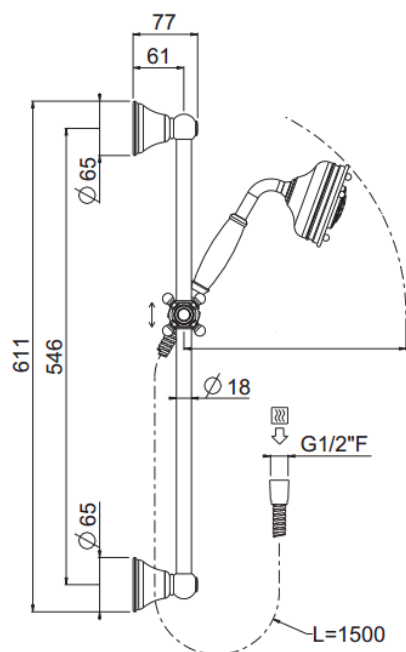

Colonial H60

Colonial H60 Old America hand shower
84020/70-CR

TECHNICAL INFORMATION

Sliding rail kit composed of: full brass traditional sliding rail $\varnothing 18$ mm h 60 cm. Old America one jet non-liming inspectable shower in brass. Brass double spiral flexible hose, 150 cm. CHROME

FEATURES

Rain jet

Non-liming

PICTURE

TECHNICAL DRAWING

SPARE PARTS

FINISHINGS