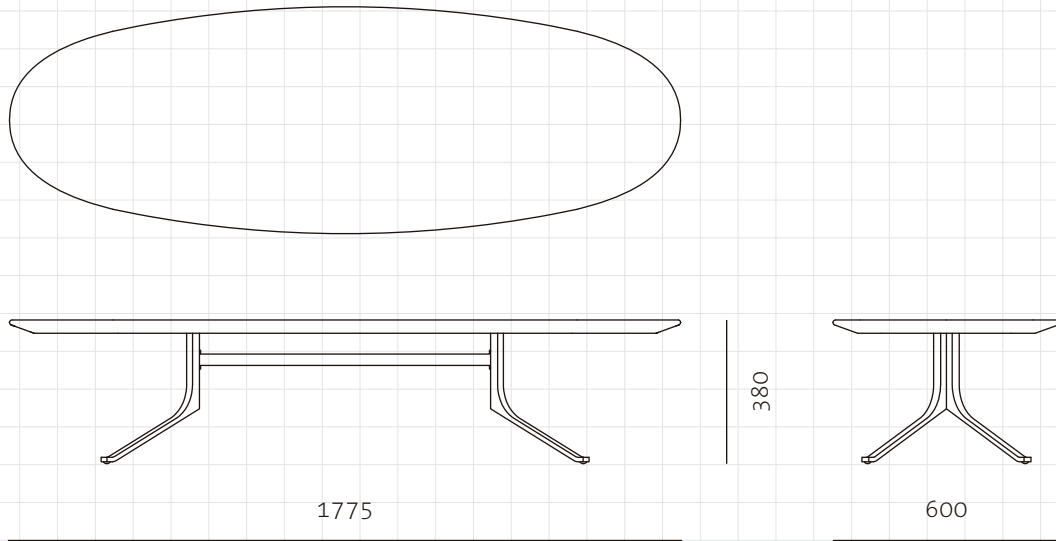

**Blink Oval Coffee Table - Wood Top**

**CODE**  
**DIMENSIONS**

BL-T220-WD  
W1775 x D600 x H380mm

**NET WEIGHT**  
**ENVIRONMENT**  
**MATERIALS**

22.5 kg  
Indoor  
Veneer laminate top, Powder coated steel frame  
\*Please refer to website or contact your local representative for complete material swatches.

**SHIPPING**

<b>Package</b>	Knock Down		
<b>Package Qty</b>	2 boxes		
<b>Packaging</b>	<b>Measurement (mm)</b>	<b>Volume (cbm)</b>	<b>Gross Weight (kg)</b>
<b>FCL</b>	W1850 x D675 x H115	0.14	21.0
	W715 x D515 x H415	0.15	9.0
<b>LCL/AIR</b>	W1870 x D695 x H210	0.27	36.0
	W735 x D535 x H510	0.20	13.0