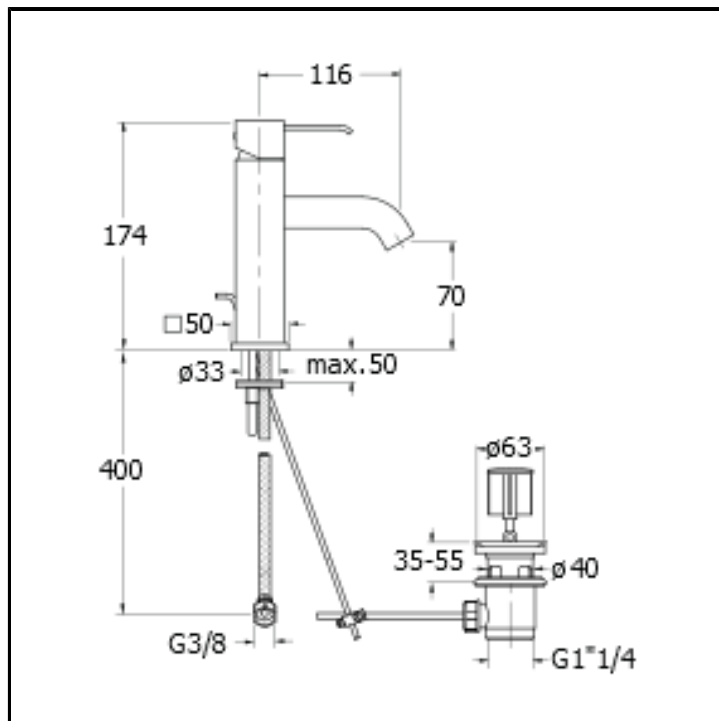

CRIQM224

Basin mixer LARGE with 1"1/4 pop up waste

FINITURE

- White matt
- Chrome
- Black matt

FEATURES (MODEL NAME SIDE)

- Large

FEATURES FROM TECHNOLOGIES

-
-