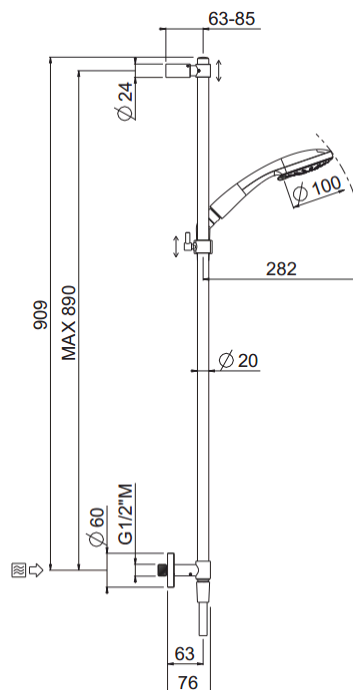

Così sliding rail with water connection in the lower

85712-CR

TECHNICAL INFORMATION

Sliding rail kit composed of: sliding rail $\varnothing 20$ mm h 90 cm with water connection integrated in the lower wall holder. Non-liming 3 jets shower in ABS, $\varnothing 100$. Smooth anti-torsion PVC flexible hose, 150 cm. CHROME

FEATURES

Rain jet

central jet

side jet

Non-liming

double anti-torsion

PICTURE

TECHNICAL DRAWING