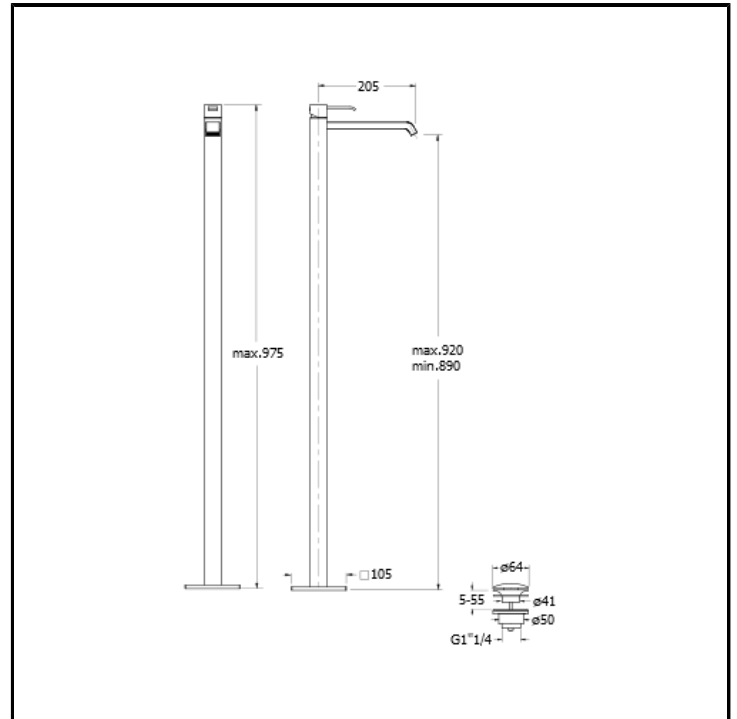

CRIQM290

Floor mounted basin mixer external parts for CRICS290 with 1"1/4 Up&Down waste

FINITURE

 Chrome

FEATURES FROM TECHNOLOGIES

-
-
-

COMMAND

- Monocontrol