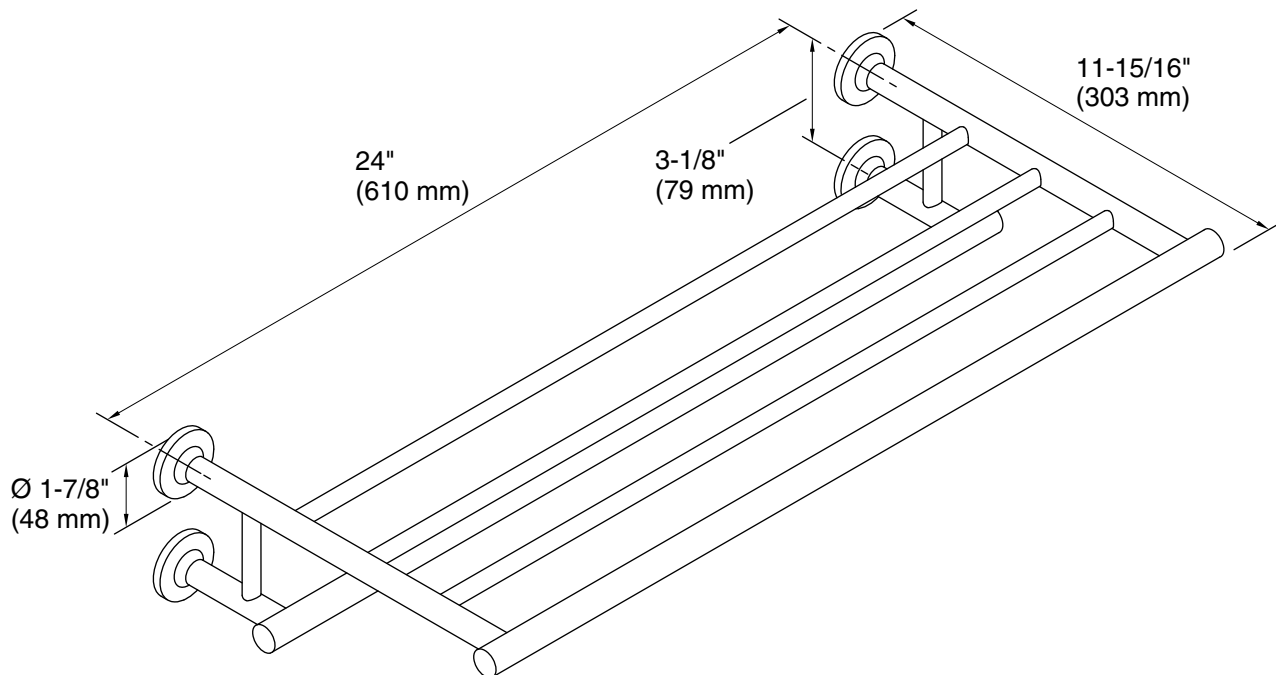

Technical Information

All product dimensions are nominal.

Material: Metal

Notes

Install this product according to the installation guide.

CAUTION: Risk of personal injury. Do not install these products in any area where they are likely to be used inadvertently as a grab bar or support bar. These products are not designed or intended for use as a grab bar or support bar.