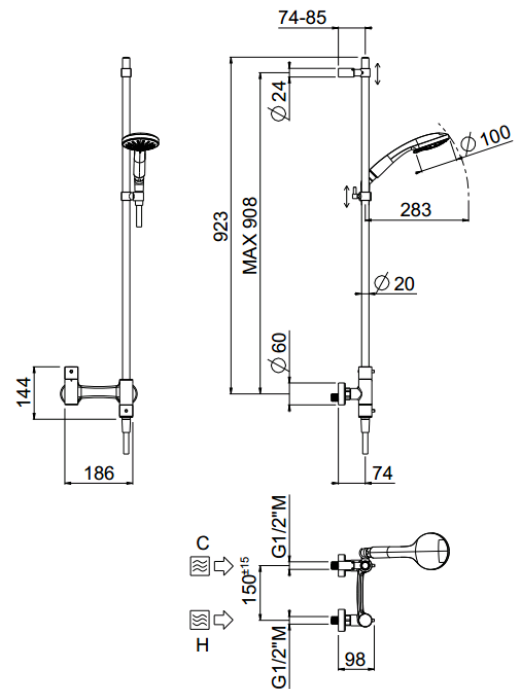

Così sliding rail

00-1792-N-CR

TECHNICAL INFORMATION

Slide bar including exposed thermostatic mixer with adjustable mounting. 3 jets non-liming shower in ABS. Smooth double anti-torsion PVC flexible hose, cm 150. CHROME

Flow rate:
x rubinetto

FEATURES

rain jet

central jet

side jet

Non-liming

double anti-torsion

Safe touch

PICTURE

TECHNICAL DRAWING

SPARE PARTS

ORIC024
deviazione sx
left diverter

ORIC013
T°

FINISHINGS