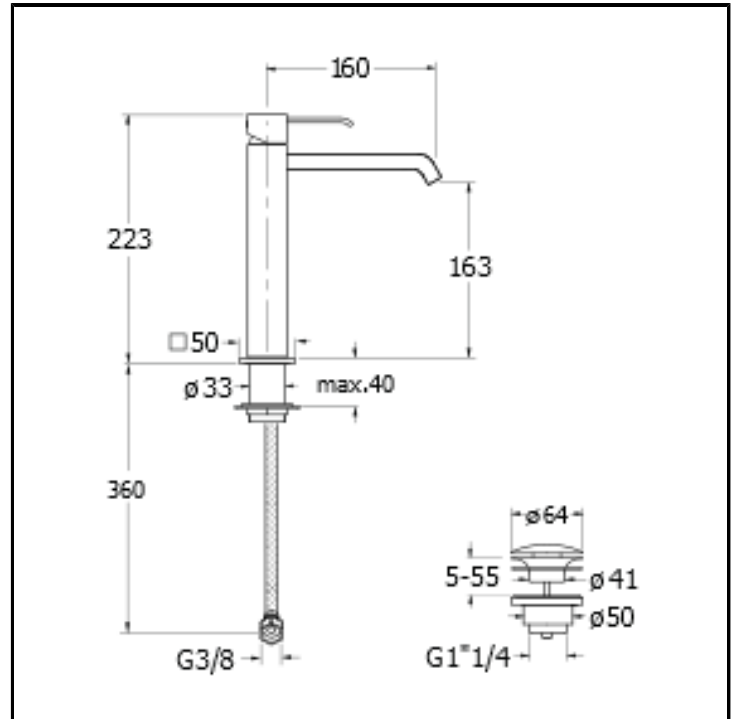

CRIQM227

■ CRISTINA
RUBINETTERIE

Basin mixer MEDIUM with 1"1/4 Up&Down waste

FINITURE

- White matt
- Chrome
- Black matt

FEATURES (MODEL NAME SIDE)

- Medium

FEATURES FROM TECHNOLOGIES