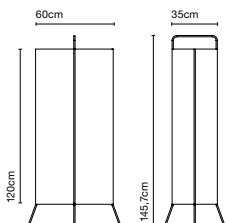

LaFlaca
Christophe Mathieu

marset

LaFlaca 120

LaFlaca 90

LaFlaca 60

Footswitch IP65 accessory

Like a folding screen, LaFlaca's large, flat profile allows you to partition your space using light, and delineate or combine different ambiances.

LaFlaca
E27 LED Standard 8W
2700K

Black electrical cord

Stainless steel structure, lacquered in grey and wrapped in a textilene shade. Translucent methacrylate diffuser.

● Beige

IP65