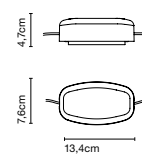

Like a folding screen, LaFlaca's large, flat profile allows you to partition your space using light, and delineate or combine different ambiances.

LaFlaca
E27 LED Standard 8W
2700K

Black electrical cord

Stainless steel structure, lacquered in grey and wrapped in a textilene shade. Translucent methacrylate diffuser.

● Beige

IP65