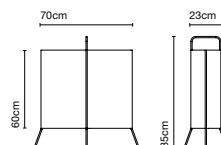

LaFlaca
Christophe Mathieu

marset

LaFlaca 120

LaFlaca 90

LaFlaca 60

Footswitch IP65 accessory

Like a folding screen, LaFlaca's large, flat profile allows you to partition your space using light, and delineate or combine different ambiances.