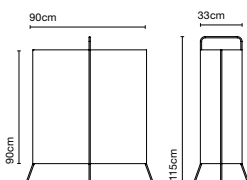

LaFlaca
Christophe Mathieu

marset

LaFlaca 120

LaFlaca 90

LaFlaca 60

Footswitch IP65 accessory

Like a folding screen, LaFlaca's large, flat profile allows you to partition your space using light, and delineate or combine different ambiances.

LaFlaca
E27 LED Standard 8W
2700K

Black electrical cord

Stainless steel structure, lacquered in grey and wrapped in a textilene shade. Translucent methacrylate diffuser.

● Beige

IP65