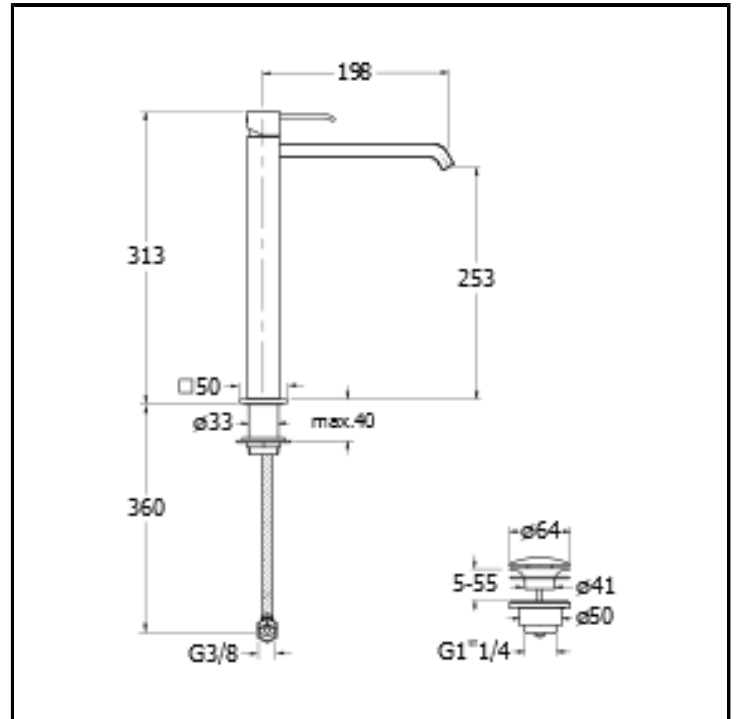

# CRIQM228

■ CRISTINA  
RUBINETTERIE

Basin mixer TALL with 1"1/4 Up&Down waste

## FEATURES (MODEL NAME SIDE)

- Tall