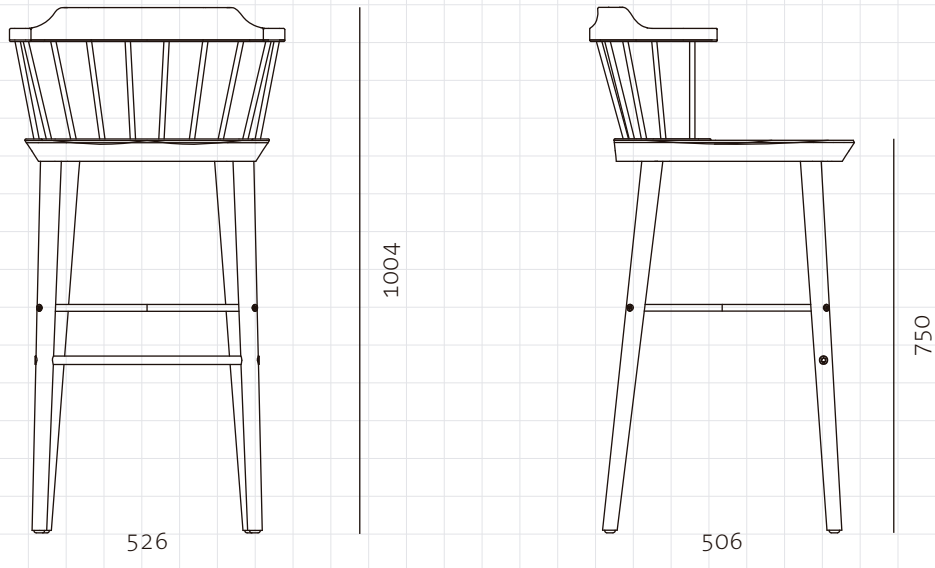

Exchange Bar Chair SH750

**CODE**  
**DIMENSIONS**

EX-S311-750  
W526 x D506 x H1004mm  
Seating height: 750mm

**NET WEIGHT**  
**ENVIRONMENT**  
**MATERIALS**

8 kg  
Indoor  
Solid wood frame, Blackened stainless steel  
\*Please refer to website or contact your local representative for complete material swatches.

**SHIPPING**

<b>Package</b>	Assembled		
<b>Package Qty</b>	1 pcs/box		
<b>Packaging</b>	<b>Measurement (mm)</b>	<b>Volume (cbm)</b>	<b>Gross Weight (kg)</b>
<b>FCL</b>	W591 x D571 x H1089	0.37	15.0
<b>LCL/AIR</b>	W611 x D591 x H1184	0.43	20.0