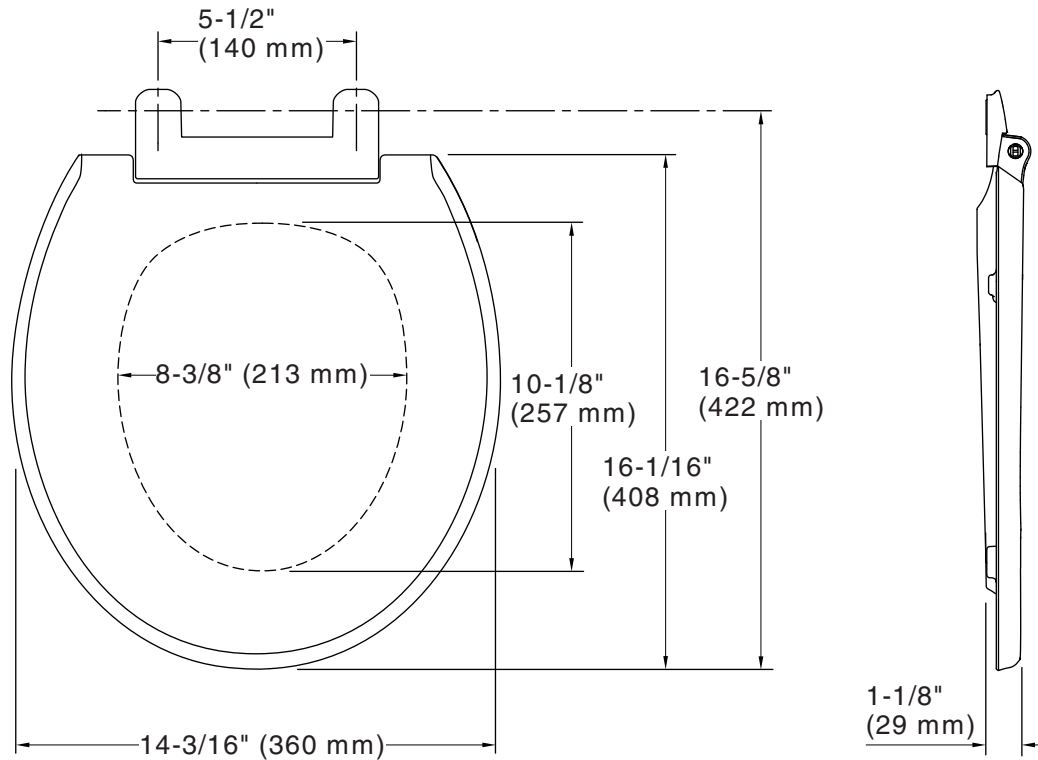

Color	Code	Description
	0	White
	96	Biscuit
	47	Almond
	95	Ice™ Grey
	33	Mexican Sand™
	7	Black Black™

Technical Information

All product dimensions are nominal.

Seat shape type: Round-front

Seat front type: Open-front