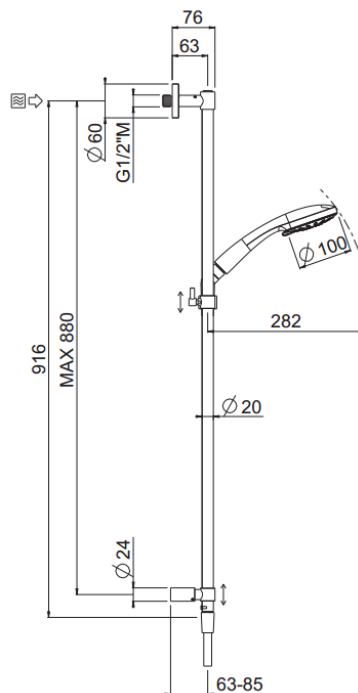

Così sliding rail with water connection in the upper

85762-CR

TECHNICAL INFORMATION

Sliding rail kit composed of: sliding rail $\varnothing 20$ mm h 90 cm with water connection integrated in the upper wall holder. Non-liming 3 jets shower in ABS, $\varnothing 100$. Smooth anti-torsion PVC flexible hose, 150 cm. CHROME

FEATURES

Rain jet

central jet

side jet

Non-liming

double anti-torsion

PICTURE

TECHNICAL DRAWING