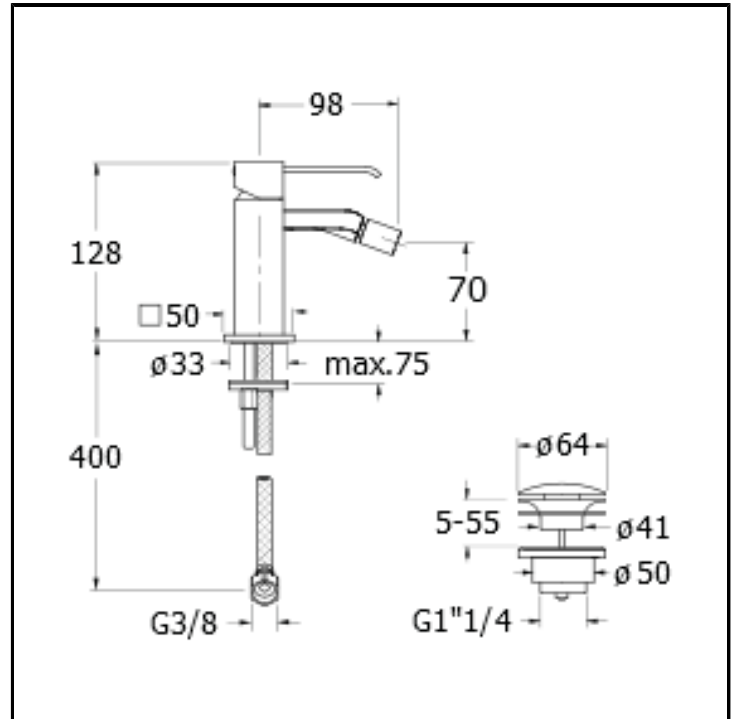

# CRIQM320

Bidet mixer with 1"1/4 Up&Down waste