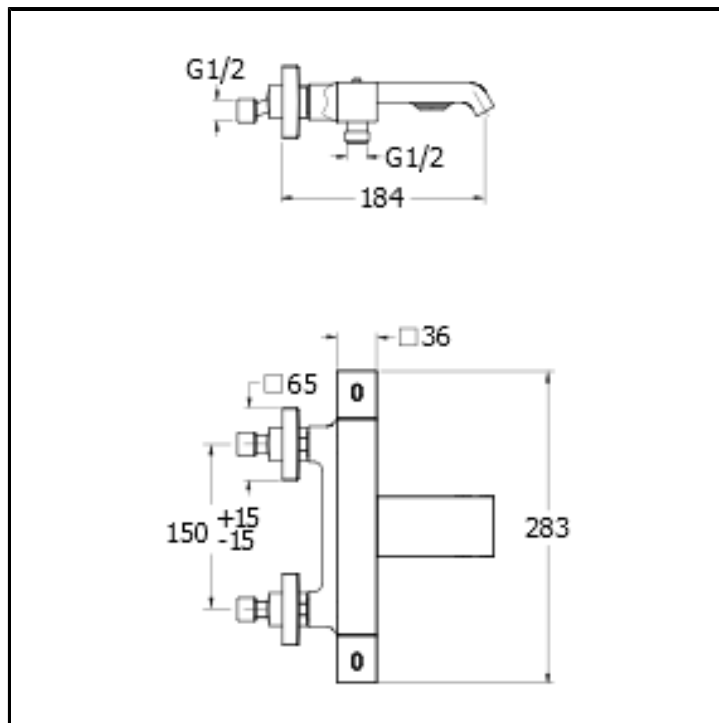

CRIQD187

"Cold touch" external thermostatic bath mixer - Free flow

FINITURE

Chrome

CHARACTERISTICS

-

FEATURES FROM TECHNOLOGIES

-
-