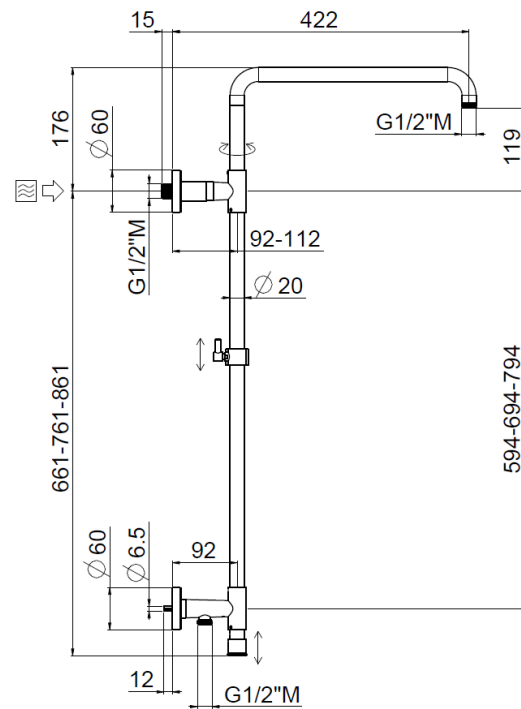

Stick high wall outlet

Stick high wall outlet, Inspectable MySlim shower head
30624/IA-A-CR

TECHNICAL INFORMATION

Turning shower column with adjustable mounting and articulated shower holder, high water connection integrated in the upper holder, diverter, column height adjustable with optional extension kit. MySlim round non-liming inspectable shower head Ø240 in chromed stainless steel. One jet round shower in brass. PVC double anti-torsion flexible hose cm 150. Wheelbase 800 mm. CHROME

PICTURE

SPARE PARTS

FEATURES

Rain jet

Non-liming

adjustable telescopic shower column

double anti-torsion

TECHNICAL DRAWING