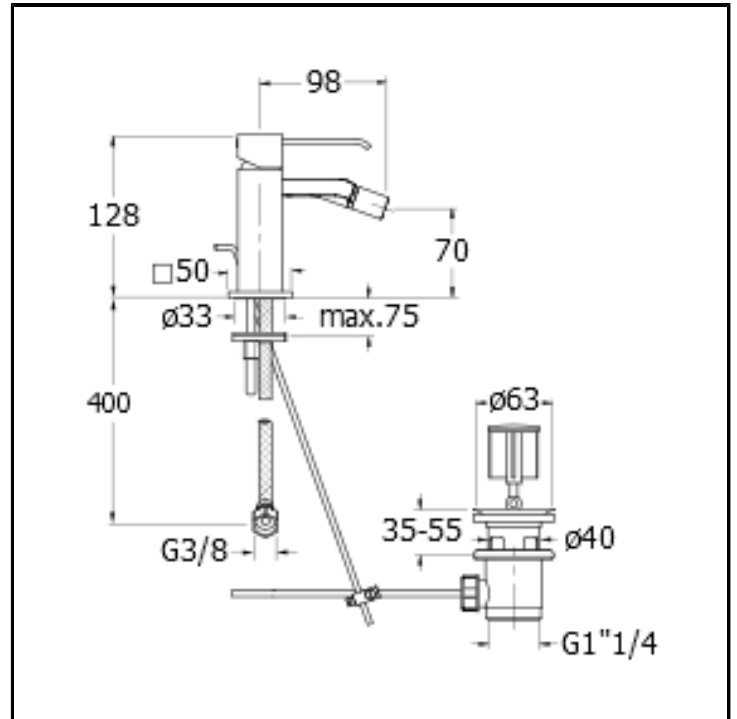

CRIQM321

Bidet mixer with 1"1/4 pop up waste

FINITURE

- White matt
- Chrome
- Black matt

FEATURES FROM TECHNOLOGIES

-

COMMAND

- Monocontrol