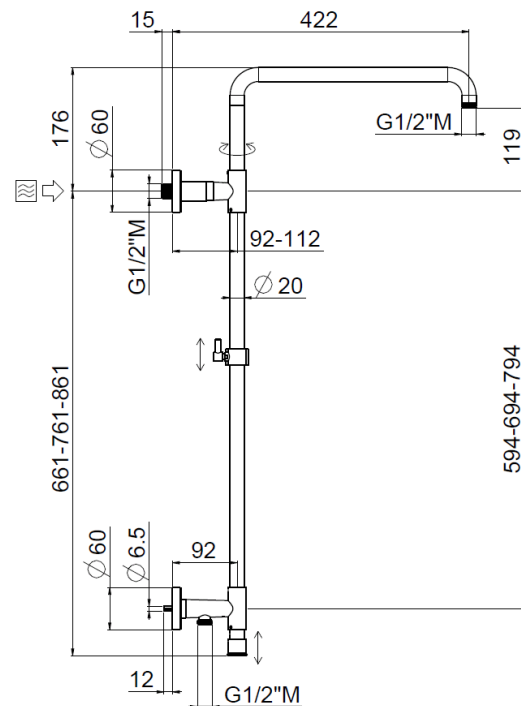

Stick high wall outlet

Stick high wall outlet, Inspectable MySlim shower head
30625/IA-A-CR

TECHNICAL INFORMATION

Turning shower column with adjustable mounting and articulated shower holder, high water connection integrated in the upper holder, diverter, column height adjustable with optional extension kit. MySlim round non-liming inspectable shower head Ø300 in chromed stainless steel. One jet round shower in brass. PVC double anti-torsion flexible hose cm 150. Wheelbase 800 mm. CHROME

PICTURE

SPARE PARTS

FEATURES

Rain jet

Non-liming

adjustable telescopic shower column

double anti-torsion

TECHNICAL DRAWING