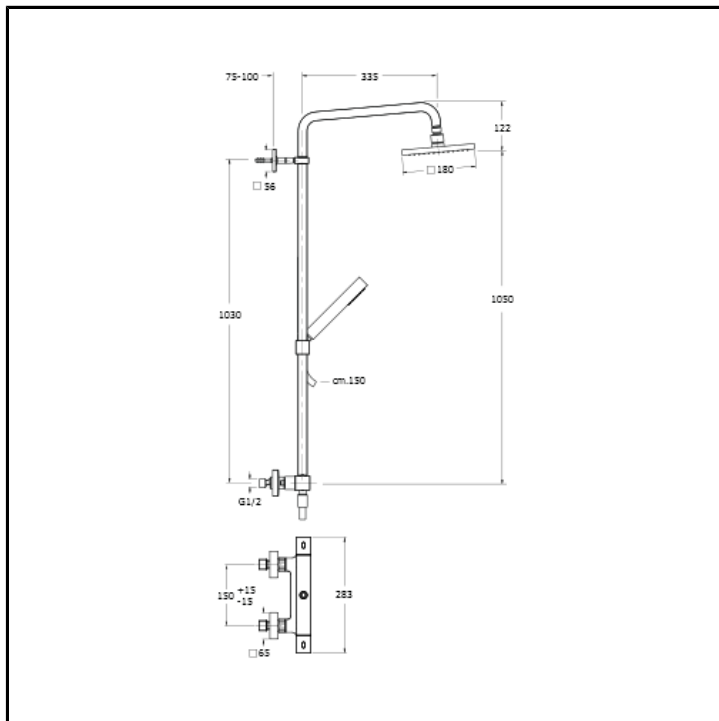

CRIQD478

CRISTINA
RUBINETTERIE

"Cold touch" external thermostatic shower mixer with turning column pipe, checkable anti-lime overhead shower, anti-lime hand shower with slide rail and LONG LIFE flexible hose