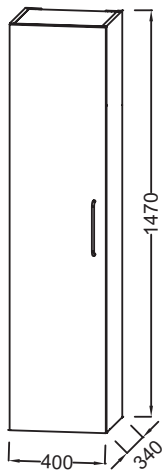

EB2570G-R7

Collection: ODÉON RIVE GAUCHE

Finish*:

Main features:

Features

- DIMENSIONS: 40 x 34 x 147 cm
- MATERIAL: Lacquer or melamine
- NORMS AND REGULATION: NF
- VERSION: Bronze handle
- HANDLE : Attached wire handle
- INSIDE STORAGE: 2 removable glass shelves and 1 fixed melamine shelf
- WEIGHT: 25.1 kg
- INSTALLATION TYPE: Wall-hung
- STORAGE TYPE: Door
- TYPE OF COORDINATING FURNITURE : Tall unit
- INSIDE FINISH: Grey
- FIXING: Installer selects fixings set according to wall support

Consumer benefits

- PRACTICAL: Additional storage solution
- PERFECT FINISH: Wide choice of finishes

Technical drawing

Product Specification: Tall unit 40 cm, bronze handle. EB2570G-R7. Collection: ODÉON RIVE GAUCHE. DIMENSIONS: 40 x 34 x 147 cm. WEIGHT: 25.1 kg. MATERIAL: Lacquer or melamine. INSTALLATION TYPE: Wall-hung. NORMS AND REGULATION: NF. STORAGE TYPE: Door. VERSION: Bronze handle. TYPE OF COORDINATING FURNITURE : Tall unit. HANDLE : Attached wire handle. INSIDE STORAGE: 2 removable glass shelves and 1 fixed melamine shelf. FIXING: Installer selects fixings set according to wall support.