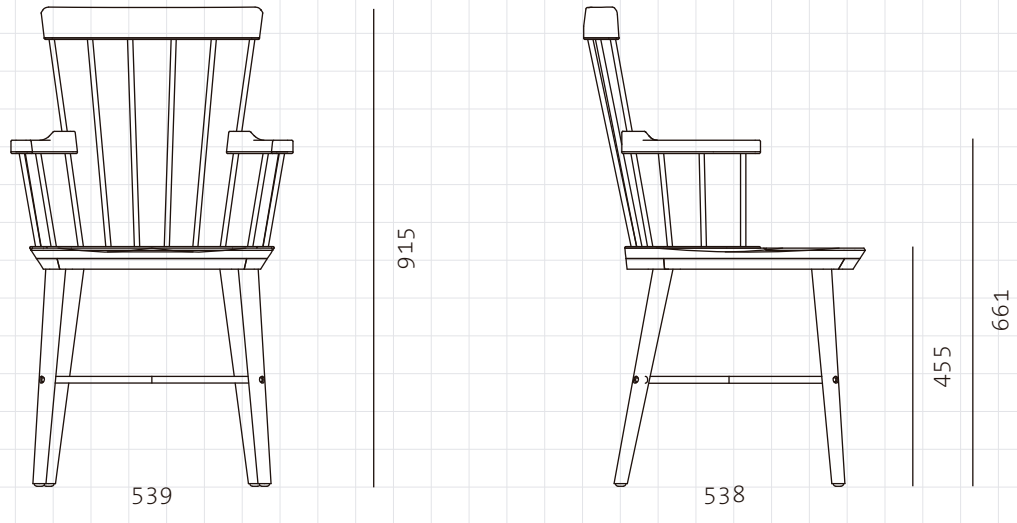

Exchange HighBack Chair

CODE
DIMENSIONS

EX-S231
W539 x D538 x H915mm
Seating height: 455mm

NET WEIGHT
ENVIRONMENT
MATERIALS

8.0 kg
Indoor
Solid wood frame, Blackened stainless steel
*Please refer to website or contact your local representative for complete material swatches.

SHIPPING

Package	Assembled		
Package Qty	1 pcs/box		
Packaging	Measurement (mm)	Volume (cbm)	Gross Weight (kg)
FCL	W604 x D603 x H1000	0.36	15.0
LCL/AIR	W624 x D623 x H1095	0.43	19.0