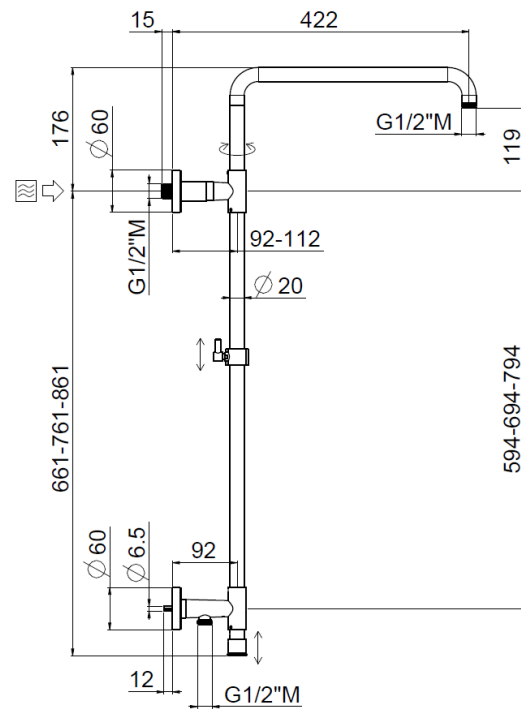

## TECHNICAL INFORMATION

Turning shower column with adjustable mounting and articulated shower holder, high water connection integrated in the upper holder, diverter, column height adjustable with optional extension kit. MySlim round non-liming inspectable shower head Ø300 in chromed stainless steel. One jet round shower in ABS. PVC double anti-torsion flexible hose cm 150. Wheelbase 700 mm. CHROME

## SPARE PARTS

## TECHNICAL DRAWING