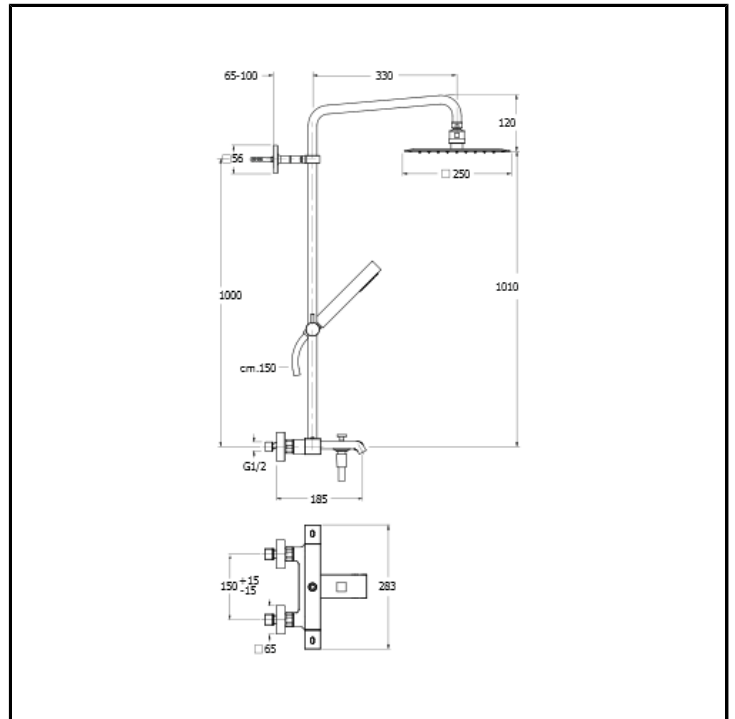

CRIQD188

CRISTINA
RUBINETTERIE

"Cold touch" external thermostatic bath mixer with swivel column pipe, 25 x 25 cm SANDWICH SPECIAL overhead shower, anti-lime hand shower and LONG LIFE flexible hose

FINITURE

 Chrome

CHARACTERISTICS

- Multifunction bathtub column

FEATURES FROM TECHNOLOGIES

-
-
-

COMMAND

- Thermostatic

INSTALLATION