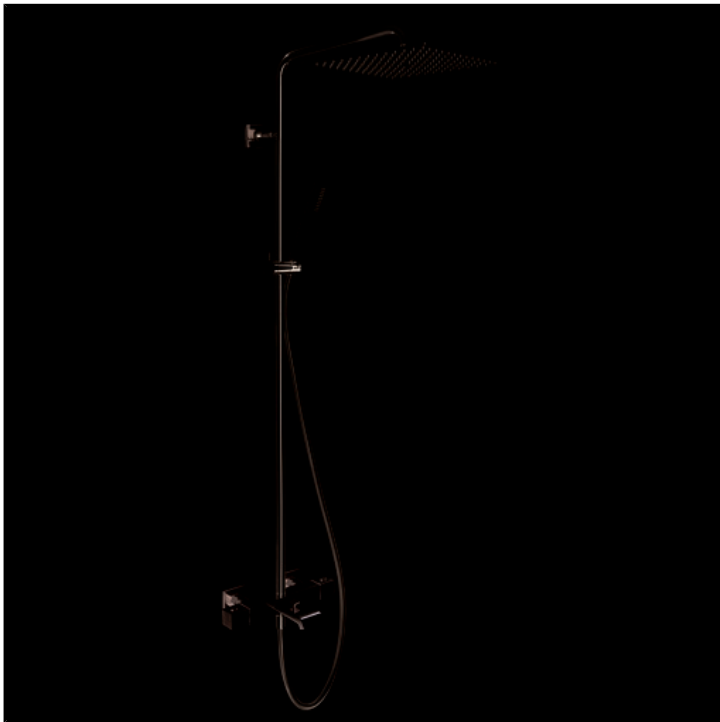

CRIQD188

CRISTINA
RUBINETTERIE

"Cold touch" external thermostatic bath mixer with swivel column pipe, 25 x 25 cm SANDWICH SPECIAL overhead shower, anti-lime hand shower and LONG LIFE flexible hose

FINITURE

 Chrome

CHARACTERISTICS

- Multifunction bathtub column

FEATURES FROM TECHNOLOGIES

-
-
-

COMMAND

- Thermostatic

INSTALLATION