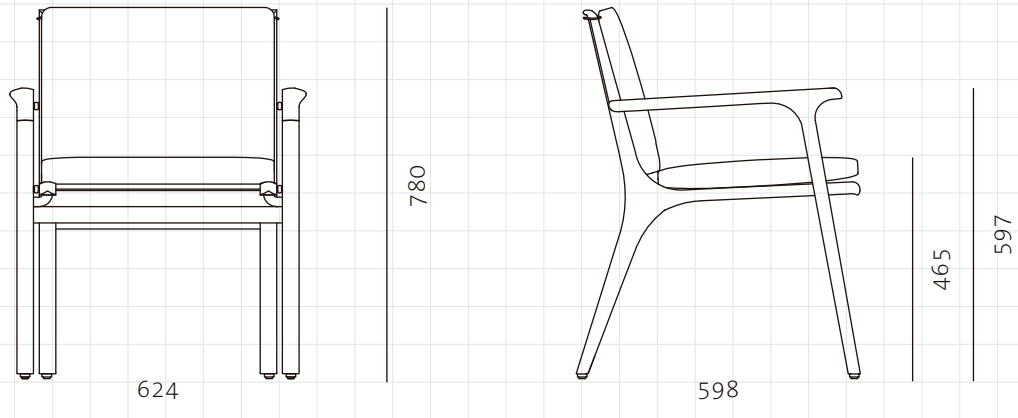

Rén Dining Armchair

CODE

RN-S211

DIMENSIONS

W624 x D598 x H780mm

NET WEIGHT

Seating height: 465mm

ENVIRONMENT

8.5 kg

MATERIALS

Indoor

Solid wood legs, Veneer laminate frame, Upholstered cushion, Down filling,

Brass plated stainless steel

*Please refer to website or contact your local representative for complete material swatches.

SHIPPING

Package	Assembled		
Package Qty	1 pcs/box		
Packaging	Measurement (mm)	Volume (cbm)	Gross Weight (kg)
FCL	W680 x D680 x H870	0.40	15.0
LCL/AIR	W720 x D720 x H960	0.50	21.0