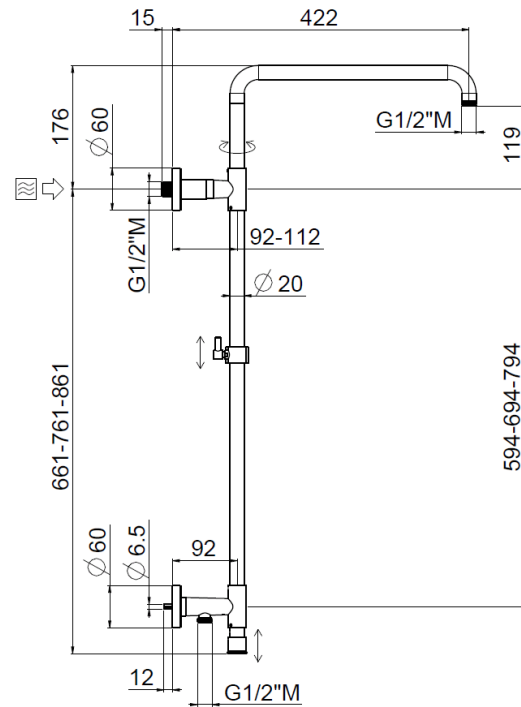

Stick high wall outlet

Stick high wall outlet, Inspectable MySlim shower head
32624/IA-A-CR

TECHNICAL INFORMATION

Turning shower column with adjustable mounting and articulated shower holder, high water connection integrated in the upper holder, diverter, column height adjustable with optional extension kit. MySlim round non-liming inspectable shower head Ø240 in chromed stainless steel. One jet round shower in ABS. PVC double anti-torsion flexible hose cm 150. Wheelbase 800 mm. CHROME

PICTURE

SPARE PARTS

FEATURES

Rain jet

Non-liming

adjustable telescopic shower column

double anti-torsion

TECHNICAL DRAWING