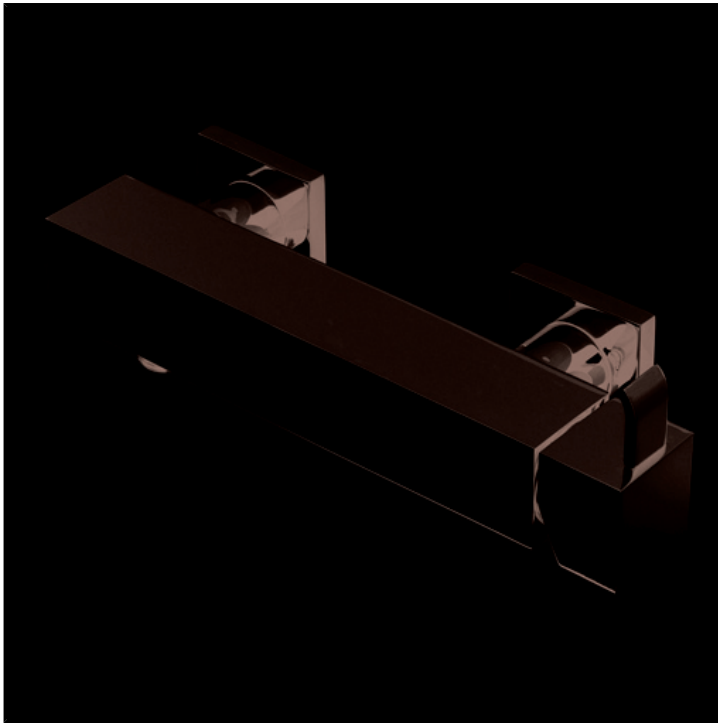

# CRIQM401

External shower mixer