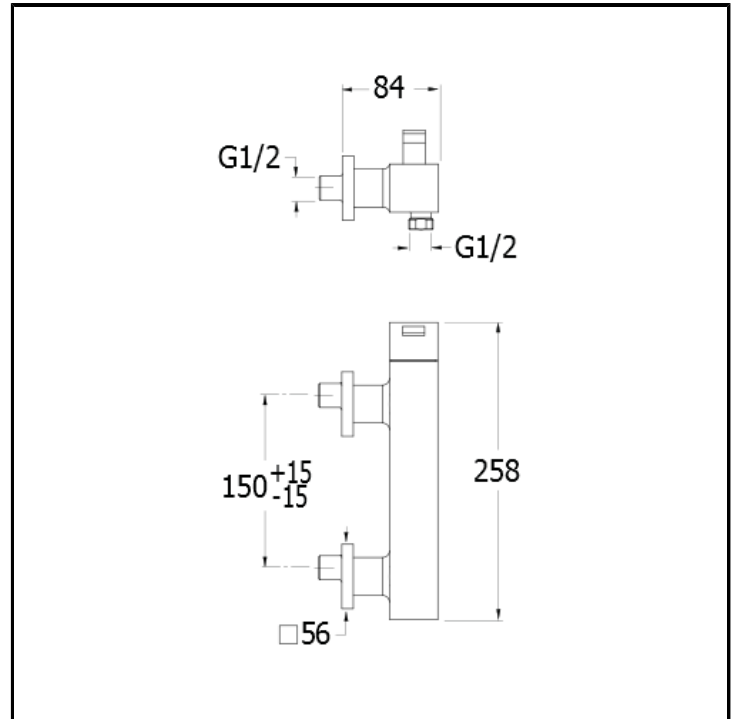

# CRIQM401

External shower mixer