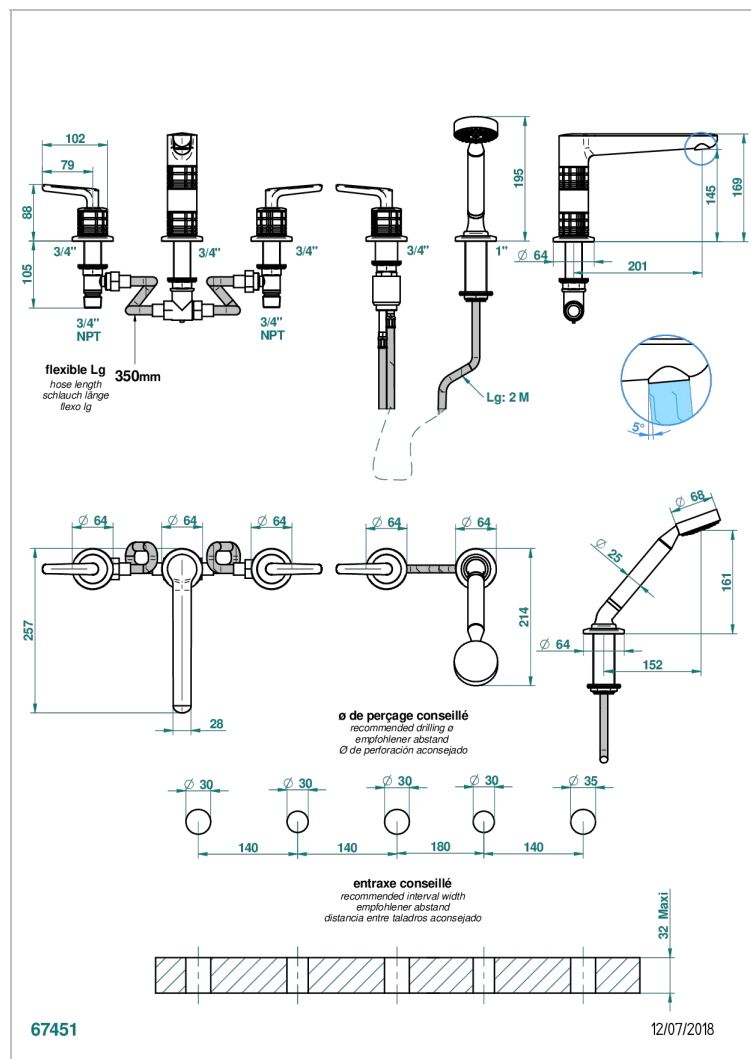

SYSTEM CRISTAL C РУКОЯТКАМИ

G9K-1132H

THG[®]
PARIS

Bath/shower set with high spout, 2 x 3/4" valves, rim mounted ceramic mixer tap with progressive cartridge & rim mounted handshower set

ХАРАКТЕРИСТИКИ

- System cristal с рукоятками
- Bath/shower set with high spout, 2 x 3/4" valves, rim mounted ceramic mixer tap with progressive cartridge & rim mounted handshower set