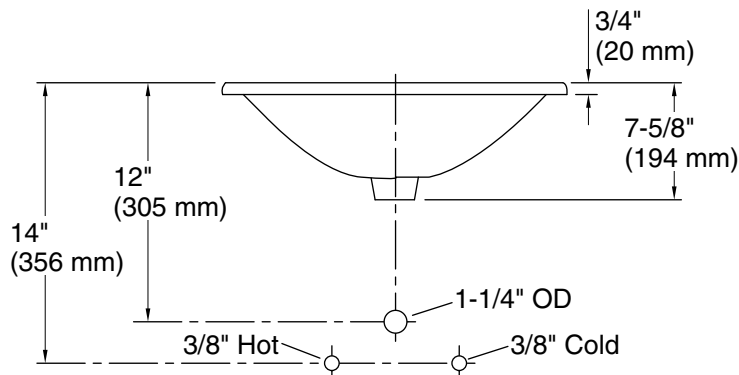

Technical Information

All product dimensions are nominal.

Bowl configuration:	Single
Installation:	Drop-in
Bowl area (Only):	Length: 20-3/8" (518 mm) Width: 11-1/2" (292 mm) Water depth: 3-5/8" (92 mm)
Number of deck holes:	3
Faucet hole spacing:	8" (203 mm)
Faucet hole(s):	1-3/8" (35 mm)
Drain hole:	1-3/4" (44 mm)
Template:	1017302-7, required, included

Notes

Install this product according to the installation instructions.

NOTICE: Countertop manufacturer or cutter must use the cut-out template provided with the product, or a current one provided by Kohler Co. (call 1-800-4KOHLER). Kohler Co. is not responsible for cutout errors when the incorrect cut-out template is used.

ADA, OBC, CSA B651 compliant when installed to the specific requirements of these regulations.