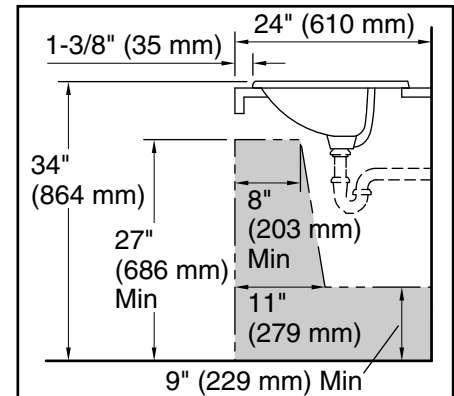

Recommended ADA Installation