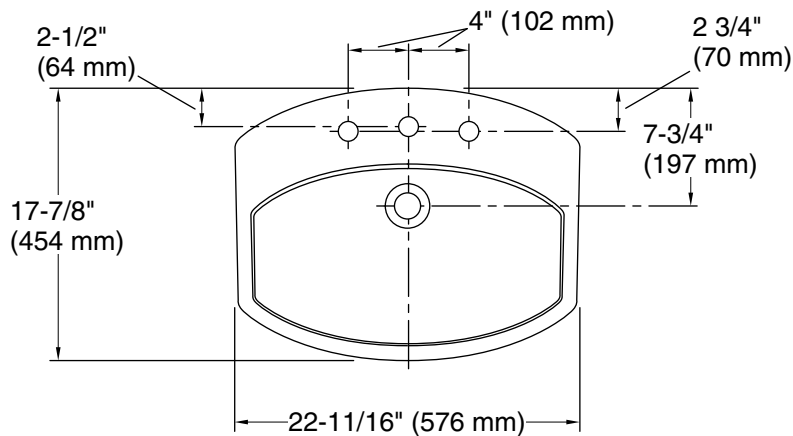

Recommended ADA Installation