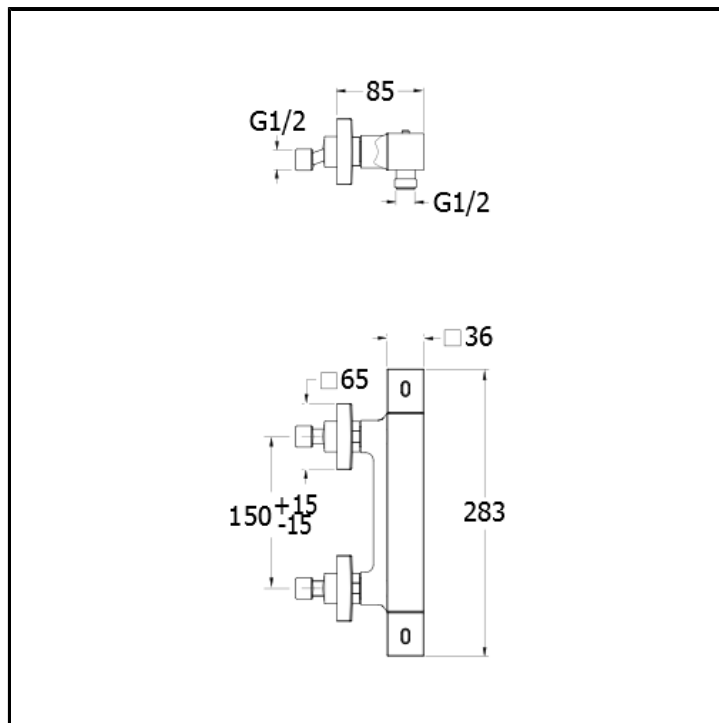

CRIQD481

"Cold touch" external thermostatic shower mixer

FINITURE

Chrome

CHARACTERISTICS

-

FEATURES FROM TECHNOLOGIES

-