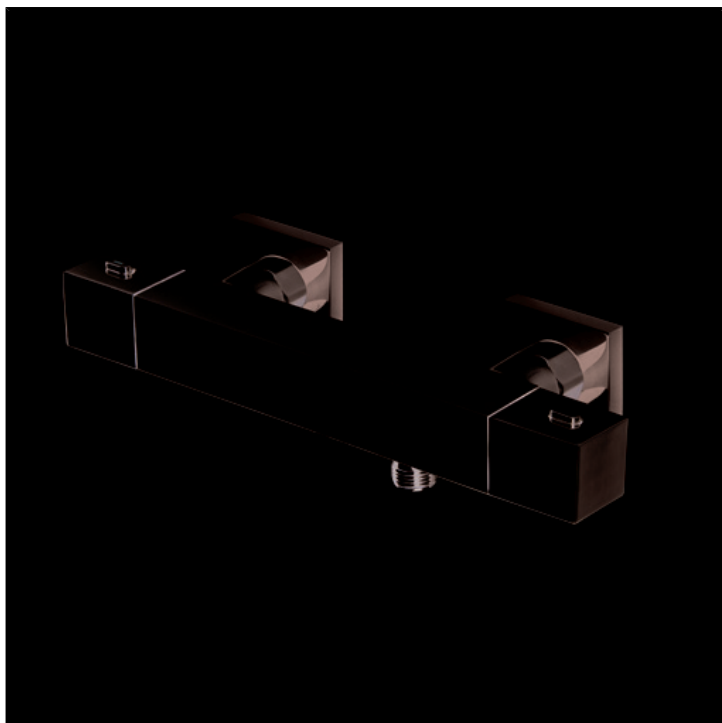

CRIQD481

"Cold touch" external thermostatic shower mixer

FINITURE

Chrome

CHARACTERISTICS

-

FEATURES FROM TECHNOLOGIES

-